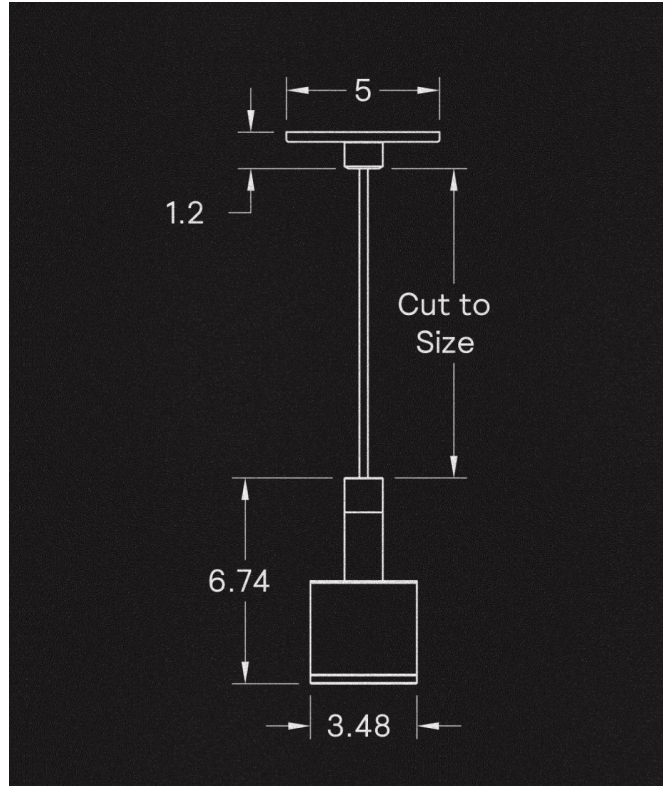

CO/ONY

ALLIED MAKER Composer Pendant II

Standard Materials:

Brass, Glass

Standard Dimensions:

3.5"L x 3.5"W x 6.75"H

Weight:

5lbs

Lead Time:

Please Inquire

Mounting:

Universal

Brightness:

500 Lumens

Lamping:

GU-10 Bi-Pin Base. Type MR16 Lamps

Bulb Included (120V USA):

Emery Allen 7W Gu10 Bulb

Bulb Included (240V EU):

Emery Allen 7W Gu10 240V Bulb

Max Wattage

9W

Please inquire for detailed electrical specs.

cUL Damp locations certified.