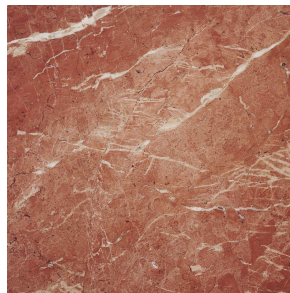

CO/ONY

SSS ATELIER

Skimming Stone 02

Standard Wood Finishes:

Walnut, Oak, & Ebonized Oak

Standard Stone Finishes:

Rossa, Verde, Crema & Viola

Standard Dimensions:

Oak

Ebonized Oak

Walnut

STANDARD STONE FINISHES

Verde

Rossa

Crema

Viola