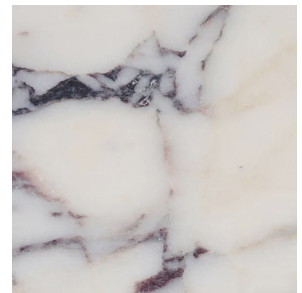

CO/ONY

SSS ATELIER

Skimming Stone 02

Standard Wood Finishes:

Walnut, Oak, & Ebonized Oak

Standard Stone Finishes:

Rossa, Verde, Crema & Viola

Standard Dimensions:

25"L x 25"W x 16.5"H

Lead Time:

16 - 18 weeks

CO/ONY

SARAH SHERMAN SAMUEL

Materials & Finishes

Custom materials & finishes matching available

STANDARD WOOD FINISHES

Oak

Ebonized Oak

Walnut

STANDARD STONE FINISHES

Verde

Rossa

Crema

Viola