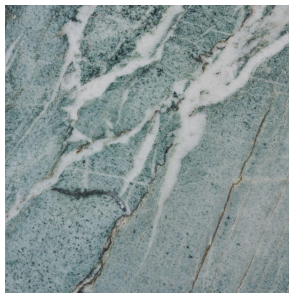

CO/ONY

SSS ATELIER

Skimming Stone 02

Standard Wood Finishes:

Walnut, Oak, & Ebonized Oak

Standard Stone Finishes:

Rossa, Verde, Crema & Viola

Standard Dimensions:

Oak

Ebonized Oak

Walnut

STANDARD STONE FINISHES

Verde

Rossa

Crema

Viola