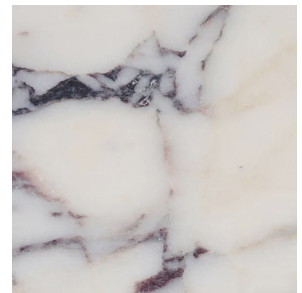

CO/ONY

SSS ATELIER

Skimming Stone 01

Standard Wood Finishes:

Walnut, Oak, & Ebonized Oak

Standard Stone Finishes:

Rossa, Verde, Crema & Viola

Standard Dimensions:

24"L x 30"W x 14.5"H

Lead Time:

16 - 18 weeks

CO/ONY

SARAH SHERMAN SAMUEL

Materials & Finishes

Custom materials & finishes matching available

STANDARD WOOD FINISHES

Oak

Ebonized Oak

Walnut

STANDARD STONE FINISHES

Verde

Rossa

Crema

Viola