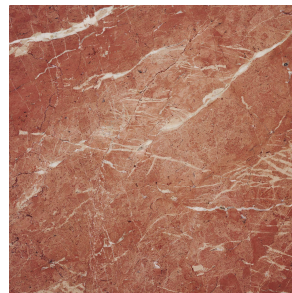

CO/ONY

SSS ATELIER

Skimming Stone 01

Standard Wood Finishes:

Walnut, Oak, & Ebonized Oak

Standard Stone Finishes:

Rossa, Verde, Crema & Viola

Standard Dimensions:

Oak

Ebonized Oak

Walnut

STANDARD STONE FINISHES

Verde

Rossa

Crema

Viola