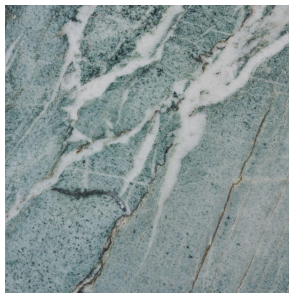

CO/ONY

SSS ATELIER

Skimming Stone 01

Standard Wood Finishes:

Walnut, Oak, & Ebonized Oak

Standard Stone Finishes:

Rossa, Verde, Crema & Viola

Standard Dimensions:

24"L x 30"W x 14.5"H

Lead Time:

16 - 18 weeks

CO/ONY

SARAH SHERMAN SAMUEL

Materials & Finishes

Custom materials & finishes matching available

STANDARD WOOD FINISHES

Oak

Ebonized Oak

Walnut

STANDARD STONE FINISHES

Verde

Rossa

Crema

Viola