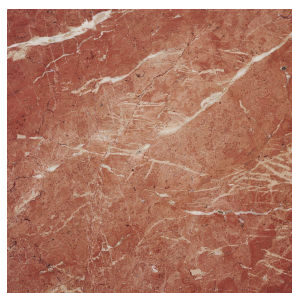

CO/ONY

SSS ATELIER

Movement Dining Table

Standard Wood Finishes:

Walnut, Oak, & Ebonized Oak

Standard Stone Finishes:

Rossa, Verde, Crema & Viola

Standard Dimensions:

STANDARD WOOD FINISHES

Oak

Ebonized Oak

Walnut

STANDARD STONE FINISHES

Verde

Rossa

Crema