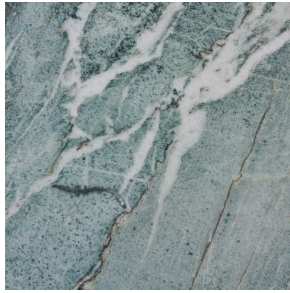

CO/ONY

SSS ATELIER

Gambit Coffee Table

Standard Stone Finishes:

Rossa, Verde, Crema & Viola

Standard Dimensions:

1. 14"L x 36"W x 36"H
2. 14"L x 48"W x 48"H
3. 14"L x 36"W x 48"H

Lead Time:

16 - 18 weeks

CO/ONY

SARAH SHERMAN SAMUEL

Materials & Finishes

Custom materials & finishes matching available

STANDARD STONE FINISHES

Verde

Rossa