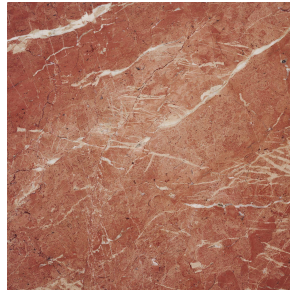

CO/ONY

SSS ATELIER

Gambit Coffee Table

Standard Stone Finishes:

Rossa, Verde, Crema & Viola

Standard Dimensions:

1. 14"L x 36"W x 36"H
2. 14"L x 48"W x 48"H
3. 14"L x 36"W x 48"H

Lead Time:

16 - 18 weeks

CO/ONY

SARAH SHERMAN SAMUEL

Materials & Finishes

Custom materials & finishes matching available

STANDARD STONE FINISHES

Verde

Rossa