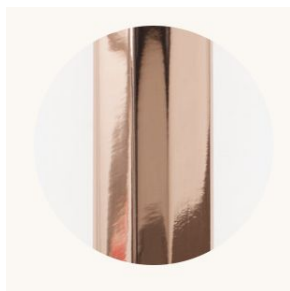

Brushed Brass

Nickel Brass Contrast

Bronze

Satin Nickel

Special Order Finishes

Polished Copper

Polished Nickel

Dark Pewter

Polished Black Nickel

CO/ONY

BEC BRITAIN

Materials & Finishes

Custom materials & finishes matching available

Custom order Finishes cont.

Polished Brass

Medium Antique Brass