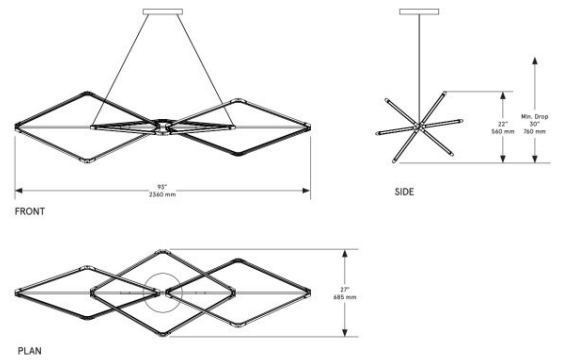

CO/ONY

Bec Brittain

Zelda Links M

Standard Materials

Brass (Diffusers available at additional cost)

Dimensions:

93"L x 27"W x 22"H

Lead Time:

14 - 16 weeks

LED Illumination:

24 VDC T5

LED tube 2700 Kelvin

90 CRI

Weight:

25 lbs

196 West Broadway
New York, NY 10013

Wiring

24V low voltage power through the aircraft
cables.

Suspension:

1/8 IP all-thread stem clad in brass tubing with
matching metal finish up to 35 inch / 890 mm
length included with fixture. Length up to 95
inches / 2415 mm available for additional cost.