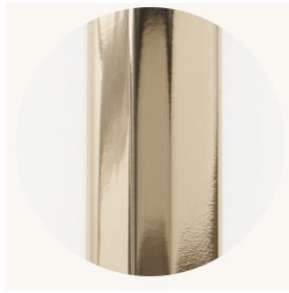

Brushed Brass

Nickel Brass Contrast

Bronze

Satin Nickel

Special Order Finishes

Polished Copper

Polished Nickel

Dark Pewter

Polished Black Nickel

CO/ONY

BEC BRITAIN

Materials & Finishes

Custom materials & finishes matching available

Custom order Finishes cont.

Polished Brass

Medium Antique Brass

Diffuser Glass Finishes

Iridescent glass

Two Way Mirror

White Sandblast Glass