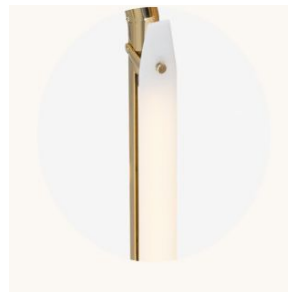

CO/ONY

Bec Brittain

Zelda Links M

Standard Materials

Brass (Diffusers available at additional cost)

Dimensions:

93"L x 27"W x 22"H

Lead Time:

Brushed Brass

Nickel Brass Contrast

Bronze

Satin Nickel

Special Order Finishes

Polished Copper

Polished Nickel

Dark Pewter

Polished Black Nickel

CO/ONY

BEC BRITAIN

Materials & Finishes

Custom materials & finishes matching available

Custom order Finishes cont.

Polished Brass

Medium Antique Brass

Diffuser Glass Finishes

Iridescent glass

Two Way Mirror

White Sandblast Glass