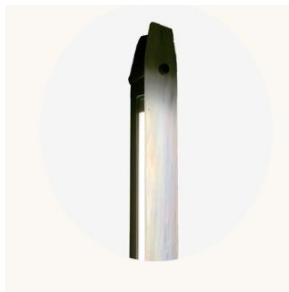

Diffuser Glass Finishes

Iridescent glass