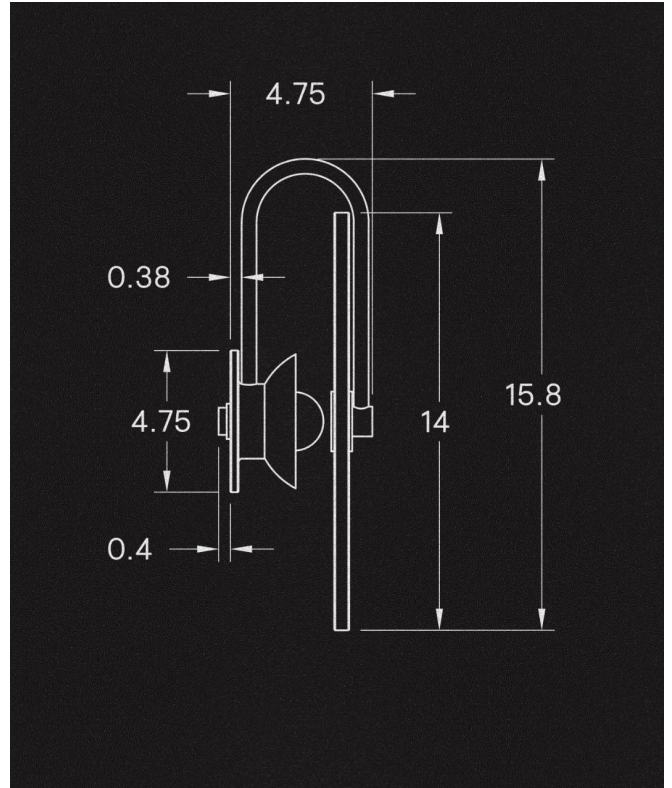

CO/ONY

ALLIED MAKER

Slim Alabaster Sconce 14"

Standard Materials:

Brass, Alabaster

Standard Dimensions:

4.75"L x 14"W x 15.75"H

Lead Time:

Please Inquire

CO/ONY

Dimming :

LED+

Certifications:

CE, Damp Locations, UL and cUL Certified

Weight:

11.5 lbs

Lamp Quantity:

1

Bulb Included (120V USA):

Feit 5.5 W E12 Bulb

Mounting:

4" J-Box only. Minimum 1.25" depth

Please inquire for detailed electrical specs.

ETL listed to UL, CE and CSA standards, suitable for damp locations.