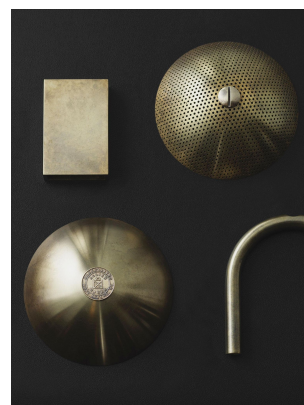

CO/ONY

ALLIED MAKER

Materials & Finishes

Custom materials & finishes matching available

STANDARD GLASS FINISHES

Opal Glass

Smoked Glass

Smoked Glass

CO/ONY

ALLIED MAKER

Materials & Finishes

Custom materials & finishes matching available

STANDARD METAL FINISHES

Matte White

Nickel

Porcelain White

Raw Brass

Sandblasted Grey

Stonewashed Brass

Verdigris

CO/ONY

ALLIED MAKER

Materials & Finishes

Custom materials & finishes matching available

STANDARD METAL FINISHES

Blackened Brass

Brass

Bronze

Burnt Sienna

Blackened Brass

Brass

Bronze