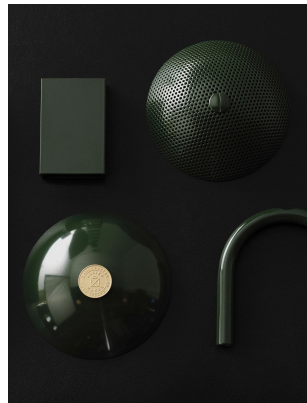

Raw Brass

Sandblasted Grey

Stonewashed Brass

Verdigris

CO/ONY

ALLIED MAKER

Materials & Finishes

Custom materials & finishes matching available

STANDARD METAL FINISHES

Blackened Brass

Brass

Bronze

Burnt Sienna

Blackened Brass

Brass

Bronze