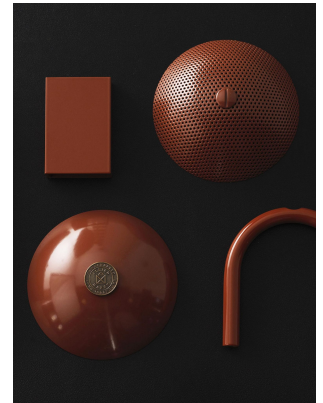

Metal Finishes

Available in all standard metal finishes

Glass Finishes

Opal, Skytek, Smoked

Lamping:

E12 or E14 Screw Base. Type G16.5 Lamps

Brightness:

500 Lumens

CO/ONY

ALLIED MAKER

Materials & Finishes

Custom materials & finishes matching available

STANDARD METAL FINISHES

Matte White

Nickel

Porcelain White

Raw Brass

Sandblasted Grey

Stonewashed Brass

Verdigris

CO/ONY

ALLIED MAKER

Materials & Finishes

Custom materials & finishes matching available

STANDARD METAL FINISHES

Blackened Brass

Brass

Bronze

Burnt Sienna

Blackened Brass

Brass

Bronze