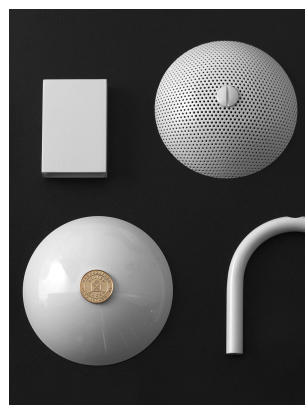

Metal Finishes

Available in all standard metal finishes

Glass Finishes

Opal, Skytek, Smoked

Lamping:

E12 or E14 Screw Base. Type G16.5 Lamps

Brightness:

500 Lumens

CO/ONY

ALLIED MAKER

Materials & Finishes

Custom materials & finishes matching available

STANDARD METAL FINISHES

Matte White

Nickel

Porcelain White