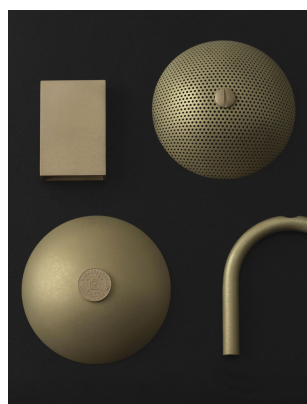

Metal Finishes

Available in all standard metal finishes

Glass Finishes

Opal, Skytek, Smoked

Lamping:

E12 or E14 Screw Base. Type G16.5 Lamps

Brightness:

500 Lumens

CO/ONY

ALLIED MAKER

Materials & Finishes

Custom materials & finishes matching available

STANDARD GLASS FINISHES

Opal Glass

Smoked Glass

Smoked Glass

CO/ONY

ALLIED MAKER

Materials & Finishes

Custom materials & finishes matching available

STANDARD METAL FINISHES

Matte White

Nickel

Porcelain White

Raw Brass

Sandblasted Grey

Stonewashed Brass

Verdigris

CO/ONY

ALLIED MAKER

Materials & Finishes

Custom materials & finishes matching available