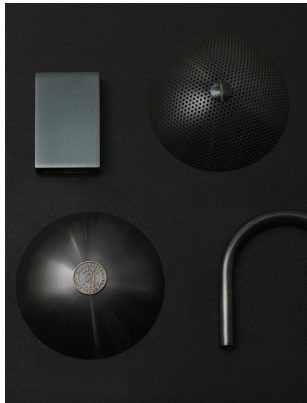

Metal Finishes

Available in all standard metal finishes

Glass Finishes

Opal, Skytek, Smoked

Lamping:

E12 or E14 Screw Base. Type G16.5 Lamps

Brightness:

500 Lumens

CO/ONY

ALLIED MAKER

Materials & Finishes

Custom materials & finishes matching available

STANDARD METAL FINISHES

Matte White

Nickel

Porcelain White

Raw Brass

Sandblasted Grey

Stonewashed Brass

Verdigris

CO/ONY

ALLIED MAKER

Materials & Finishes

Custom materials & finishes matching available

STANDARD METAL FINISHES

Blackened Brass

Brass

Bronze

Burnt Sienna

Blackened Brass

Brass

Bronze