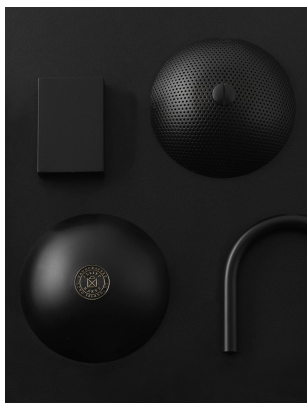

Metal Finishes

Available in all standard metal finishes

Glass Finishes

Opal, Skytek, Smoked

Lamping:

E12 or E14 Screw Base. Type G16.5 Lamps

Brightness:

500 Lumens

STANDARD METAL FINISHES

Blackened Brass

Brass

Bronze

Burnt Sienna

Blackened Brass

Brass

Bronze