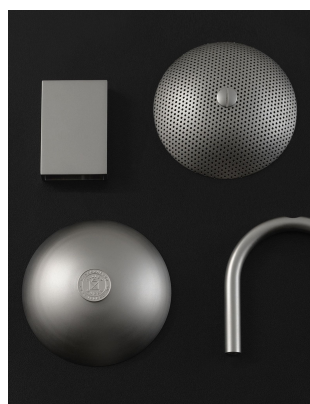

Sandblasted Grey