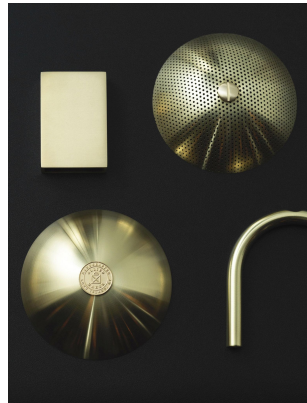

Metal Finishes

Available in all standard metal finishes

Glass Finishes

Opal, Skytek, Smoked

Lamping:

E12 or E14 Screw Base. Type G16.5 Lamps

Brightness:

500 Lumens

CO/ONY

ALLIED MAKER

Materials & Finishes

Custom materials & finishes matching available

STANDARD METAL FINISHES

Matte White

Nickel

Porcelain White

Raw Brass

Sandblasted Grey

Stonewashed Brass

Verdigris

CO/ONY

ALLIED MAKER

Materials & Finishes

Custom materials & finishes matching available

STANDARD METAL FINISHES

Blackened Brass

Brass

Bronze

Burnt Sienna

Blackened Brass

Brass

Bronze