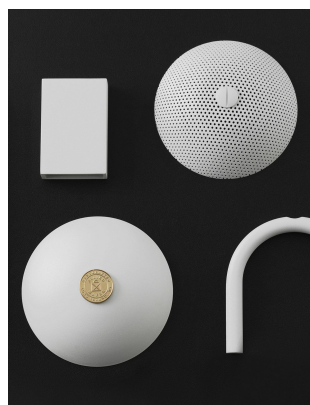

Metal Finishes

Available in all standard metal finishes

Glass Finishes

Opal, Skytek, Smoked

Lamping:

E12 or E14 Screw Base. Type G16.5 Lamps

Brightness:

500 Lumens

CO/ONY

ALLIED MAKER

Materials & Finishes

Custom materials & finishes matching available

STANDARD GLASS FINISHES

Opal Glass

Smoked Glass

Smoked Glass

CO/ONY

ALLIED MAKER

Materials & Finishes

Custom materials & finishes matching available

STANDARD METAL FINISHES

Matte White

Nickel

Porcelain White