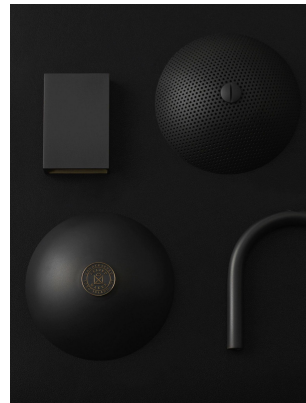

Metal Finishes

Available in all standard metal finishes

Glass Finishes

Opal, Skytek, Smoked

Lamping:

E12 or E14 Screw Base. Type G16.5 Lamps

Brightness:

500 Lumens

Raw Brass

Sandblasted Grey

Stonewashed Brass

Verdigris

CO/ONY

ALLIED MAKER

Materials & Finishes

Custom materials & finishes matching available

STANDARD METAL FINISHES

Blackened Brass

Brass

Bronze

Burnt Sienna

Blackened Brass

Brass

Bronze