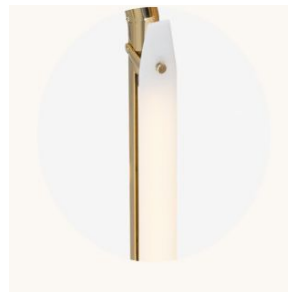

# CO/ONY

Bec Brittain

Shy Beams 01/02 Pair

**Standard Materials**

Brushed Brass

**Dimensions:**

1"Ø x 87"H

**Lead Time:**

### Materials & Finishes

*Custom materials & finishes matching available*

Custom order Finishes cont.

Polished Brass

Medium Antique Brass

Diffuser Glass Finishes

Iridescent glass

Two Way Mirror