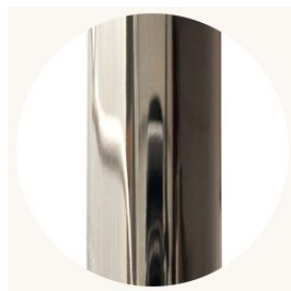

round in matching metal finish

Please inquire for detailed electrical specs

Suspension:

1/8 IP all-thread stem clad in brass tubing with matching metal finish up to 35 inch / 890 mm length included with fixture. Length up to 95 inches / 2415 mm available for additional cost.

CO/ONY

BEC BRITAIN

Materials & Finishes

Custom materials & finishes matching available

STANDARD METAL FINISHES

Brushed Brass

Nickel Brass Contrast

Bronze

Satin Nickel

Special Order Finishes

Polished Copper

Polished Nickel

Dark Pewter

Polished Black Nickel

CO/ONY

BEC BRITAIN