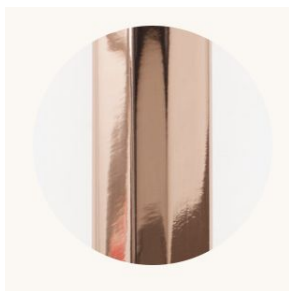

CO/ONY

BEC BRITAIN

Materials & Finishes

Custom materials & finishes matching available

STANDARD METAL FINISHES

Brushed Brass

Nickel Brass Contrast

Bronze

Satin Nickel

Special Order Finishes

Polished Copper

Polished Nickel

Dark Pewter

Polished Black Nickel

CO/ONY

BEC BRITAIN