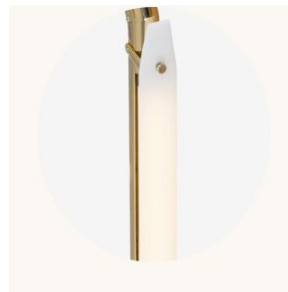

round in matching metal finish

Please inquire for detailed electrical specs

Suspension:

1/8 IP all-thread stem clad in brass tubing with matching metal finish up to 35 inch / 890 mm length included with fixture. Length up to 95 inches / 2415 mm available for additional cost.

CO/ONY

BEC BRITAIN

Materials & Finishes

Custom materials & finishes matching available

STANDARD METAL FINISHES

Brushed Brass

Nickel Brass Contrast

Bronze

Satin Nickel

Special Order Finishes

Polished Copper

Polished Nickel

Dark Pewter

Polished Black Nickel

CO/ONY

BEC BRITAIN

Materials & Finishes

Custom materials & finishes matching available

Custom order Finishes cont.

Polished Brass

Medium Antique Brass

Diffuser Glass Finishes

Iridescent glass

Two Way Mirror