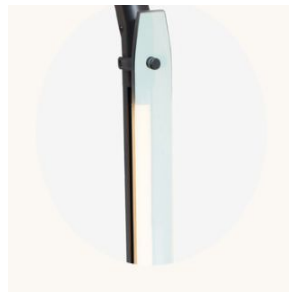

Two Way Mirror