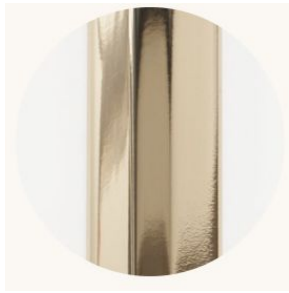

CO/ONY

BEC BRITAIN

Materials & Finishes

Custom materials & finishes matching available

Custom order Finishes cont.

Polished Brass