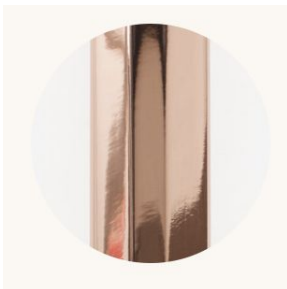

CO/ONY

BEC BRITAIN

Materials & Finishes

Custom materials & finishes matching available

STANDARD METAL FINISHES

Brushed Brass

Nickel Brass Contrast

Bronze

Satin Nickel

Special Order Finishes

Polished Copper

Polished Nickel

Dark Pewter

Polished Black Nickel

CO/ONY

BEC BRITAIN