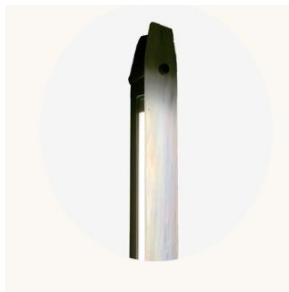

round in matching metal finish

Please inquire for detailed electrical specs

Suspension:

1/8 IP all-thread stem clad in brass tubing with matching metal finish up to 35 inch / 890 mm length included with fixture. Length up to 95 inches / 2415 mm available for additional cost.

CO/ONY

BEC BRITAIN

Materials & Finishes

Custom materials & finishes matching available

STANDARD METAL FINISHES

Brushed Brass

Nickel Brass Contrast

Bronze

Satin Nickel

Special Order Finishes

Polished Copper

Polished Nickel

Dark Pewter

Polished Black Nickel

CO/ONY

BEC BRITAIN

Materials & Finishes

Custom materials & finishes matching available

Custom order Finishes cont.

Polished Brass

Medium Antique Brass

Diffuser Glass Finishes

Iridescent glass

Two Way Mirror