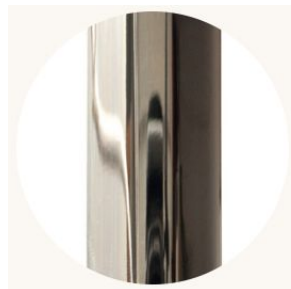

round in matching metal finish

Please inquire for detailed electrical specs

Suspension:

1/8 IP all-thread stem clad in brass tubing with matching metal finish up to 35 inch / 890 mm length included with fixture. Length up to 95 inches / 2415 mm available for additional cost.

CO/ONY

BEC BRITAIN

Materials & Finishes

Custom materials & finishes matching available

STANDARD METAL FINISHES

Brushed Brass

Nickel Brass Contrast

Bronze

Satin Nickel

Special Order Finishes

Polished Copper

Polished Nickel

Dark Pewter

Polished Black Nickel

CO/ONY

BEC BRITAIN