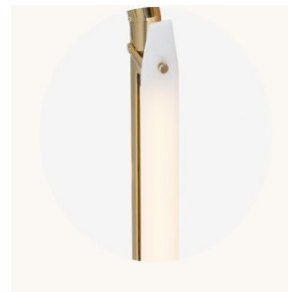

round in matching metal finish

Please inquire for detailed electrical specs

Suspension:

1/8 IP all-thread stem clad in brass tubing with matching metal finish up to 35 inch / 890 mm length included with fixture. Length up to 95 inches / 2415 mm available for additional cost.

CO/ONY

BEC BRITAIN

Materials & Finishes

Custom materials & finishes matching available

STANDARD METAL FINISHES

Brushed Brass

Nickel Brass Contrast

Bronze

Satin Nickel

Special Order Finishes

Polished Copper

Polished Nickel

Dark Pewter

Polished Black Nickel

CO/ONY

BEC BRITAIN

Materials & Finishes

Custom materials & finishes matching available

Custom order Finishes cont.

Polished Brass

Medium Antique Brass

Diffuser Glass Finishes

Iridescent glass

Two Way Mirror