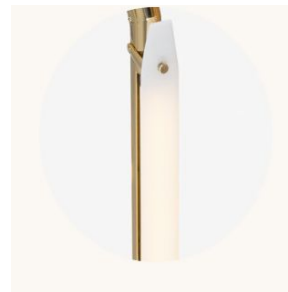

# CO/ONY

Bec Brittain

Shy 08.1

**Standard Materials**

Brushed Brass

**Dimensions:**

: 68"L x 26"W x 27"H

**Lead Time:**

### Materials & Finishes

*Custom materials & finishes matching available*

Custom order Finishes cont.

Polished Brass

Medium Antique Brass

Diffuser Glass Finishes

Iridescent glass

Two Way Mirror