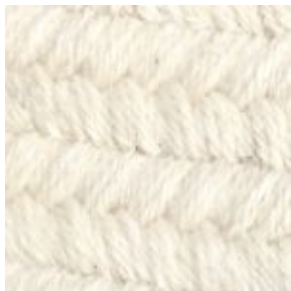

CO/ONY

GRAIN

Quilt Rug

Standard Materials:

Natural wool

Standard Dimensions:

Large: 96"H x 120"W

Mat 24"H x 36"W

Runner 30"H x 84"W

Small: 60"H x 84"W

Lead Time:

12-14 Weeks

CO/ONY

GRAIN

Materials & Finishes

Custom materials & finishes matching available

STANDARD NATURAL WOOL

Cream NW30

Light Grey NW31

Dark Grey NW32

Wheat NW33

STANDARD SUNBRELLA

Mink
SA01

Mushroom
SA02