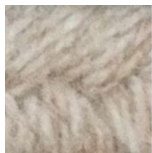

Ash
SA14

CO/ONY

GRAIN

Materials & Finishes

Custom materials & finishes matching available

STANDARD WOOL / POLY BLENDS

Natural
W400

China Blue
W401

Blue Moon
W403

Black
W405

Palm
W410

Rosewood
W411

Evergold
W412

Oatmeal
W413

Teal
W417

Light Grey
W418

Blush Pink
W420

Bark
W435

Slate Grey
W440

Mocha
W450

Olive
W451

Holly Berry
W452