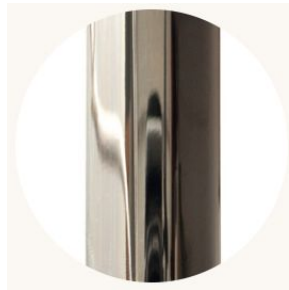

CO/ONY

BEC BRITTAIN

Phaedra Chandelier 41

Standard Materials:

finished brass, clear glass prisms

Standard Dimensions:

41.1" x 28.1 x 29"H

1044 mm x 714mm x 737mm H

1/8 IP all-thread stem clad in brass tubing with matching metal finish up to 35 inch length included with fixture. Length up to 95 inches available for additional cost.

*Please inquire for detailed electrical specs.
ETL listed to UL, CE and CSA standards, suitable for damp locations.*

CO/ONY

BEC BRITAIN

Materials & Finishes

Custom materials & finishes matching available

STANDARD METAL FINISHES

Brushed Brass

Nickel Brass Contrast

Oil Rubbed Bronze

Satin Nickel

Special Order Finishes

Polished Copper

Polished Nickel

Dark Pewter

Polished Black Nickel

Polished Brass

Medium Antique Brass