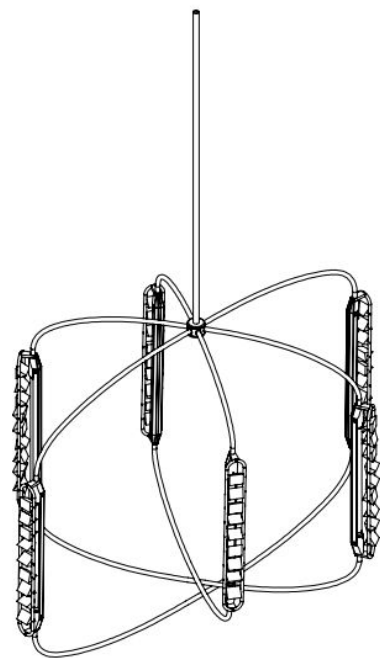

CO/ONY

BEC BRITTAIN

Phaedra Chandelier 41

Standard Materials:

finished brass, clear glass prisms

Standard Dimensions:

41.1" x 28.1 x 29"H

1044 mm x 714mm x 737mm H

CO/ONY

Electrical:

18 Watt
Lumens: 1440 Lumens
110 - 240 VAC
277 VAC upon request

Standard Installation:

Locally mounted driver
120V Dimming: C.L (Lutron) switching
240V Dimming: 0-10V wireless (Lutron Pico)
Canopy: 8 x 1.625" (203 x 41mm) round in matching metal finish

Alternate Installation:

Remotely Mounted Driver:
120V Dimming: C.L (Lutron) switching
240V Dimming: 0-10V wireless (Lutron Pico)
Canopy: 8 x 1.625" (203 x 41mm) round in matching metal finish

Suspension:

1/8 IP all-thread stem clad in brass tubing with matching metal finish up to 35 inch length included with fixture. Length up to 95 inches available for additional cost.

*Please inquire for detailed electrical specs.
ETL listed to UL, CE and CSA standards, suitable for damp locations.*