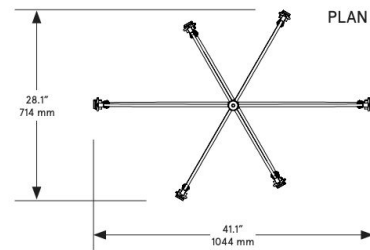

CO/ONY

BEC BRITTAIN

Phaedra Chandelier 41

Standard Materials:

finished brass, clear glass prisms

Standard Dimensions:

41.1" x 28.1 x 29"H

1044 mm x 714mm x 737mm H

CO/ONY

Electrical:

18 Watt
Lumens: 1440 Lumens
110 - 240 VAC
277 VAC upon request

Standard Installation:

Locally mounted driver
120V Dimming: C.L (Lutron) switching
240V Dimming: 0-10V wireless (Lutron Pico)
Canopy: 8 x 1.625" (203 x 41mm) round in matching metal finish

Alternate Installation:

Remotely Mounted Driver:
120V Dimming: C.L (Lutron) switching
240V Dimming: 0-10V wireless (Lutron Pico)
Canopy: 8 x 1.625" (203 x 41mm) round in matching metal finish

Suspension:

1/8 IP all-thread stem clad in brass tubing with matching metal finish up to 35 inch length included with fixture. Length up to 95 inches available for additional cost.

*Please inquire for detailed electrical specs.
ETL listed to UL, CE and CSA standards, suitable for damp locations.*