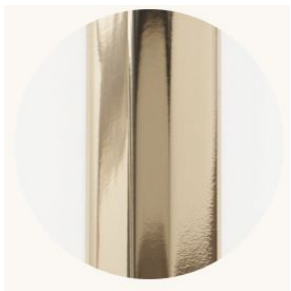

CO/ONY

BEC BRITTAIN

Phaedra Chandelier 41

Standard Materials:

finished brass, clear glass prisms

Standard Dimensions:

41.1" x 28.1 x 29"H

1044 mm x 714mm x 737mm H

CO/ONY

BEC BRITAIN

Materials & Finishes

Custom materials & finishes matching available

STANDARD METAL FINISHES

Brushed Brass

Nickel Brass Contrast

Oil Rubbed Bronze

Satin Nickel

Special Order Finishes

Polished Copper

Polished Nickel

Dark Pewter

Polished Black Nickel

Polished Brass

Medium Antique Brass