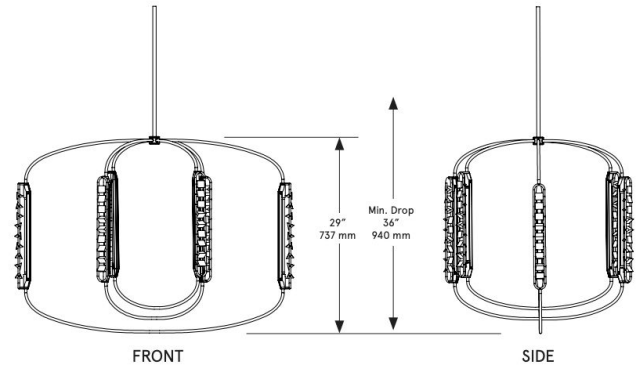

CO/ONY

BEC BRITTAIN

Phaedra Chandelier 41

Standard Materials:

finished brass, clear glass prisms

Standard Dimensions:

41.1" x 28.1 x 29"H

1044 mm x 714mm x 737mm H

Lead Time:

14-16 weeks

Weight:

28 lb / 12.7 kg

LED Illumination:

24VDC T5 LED tube

2700 Kelvin

90 CRI

Alternate Installation:

Remotely Mounted Driver:
120V Dimming: C.L (Lutron) switching
240V Dimming: 0-10V wireless (Lutron Pico)
Canopy: 8 x 1.625" (203 x 41mm) round in matching metal finish

Suspension:

1/8 IP all-thread stem clad in brass tubing with matching metal finish up to 35 inch length included with fixture. Length up to 95 inches available for additional cost.

*Please inquire for detailed electrical specs.
ETL listed to UL, CE and CSA standards, suitable for damp locations.*