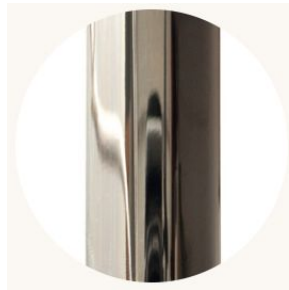

CO/ONY

BEC BRITTAIN

Phaedra Chandelier 19

Standard Materials:

finished brass, clear glass prisms

Standard Dimensions:

19.1" x 13.2 x 23.9"H

485mm x 335mm x 607mm H

1/8 IP all-thread stem clad in brass tubing with matching metal finish up to 35 inch length included with fixture. Length up to 95 inches available for additional cost.

*Please inquire for detailed electrical specs.
ETL listed to UL, CE and CSA standards, suitable for damp locations.*

CO/ONY

BEC BRITAIN

Materials & Finishes

Custom materials & finishes matching available

STANDARD METAL FINISHES

Brushed Brass

Nickel Brass Contrast

Oil Rubbed Bronze

Satin Nickel

Special Order Finishes

Polished Copper

Polished Nickel

Dark Pewter

Polished Black Nickel

Polished Brass

Medium Antique Brass