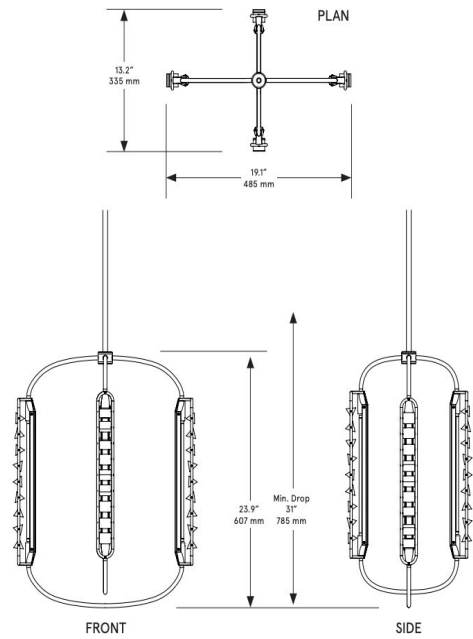

CO/ONY

BEC BRITTAIN

Phaedra Chandelier 19

Standard Materials:

finished brass, clear glass prisms

Standard Dimensions:

19.1" x 13.2 x 23.9"H

485mm x 335mm x 607mm H

Lead Time:

14-16 weeks

Weight:

16lb / 7.3 kg

LED Illumination:

24VDC T5 LED tube

2700 Kelvin

90 CRI

Alternate Installation:

Remotely Mounted Driver:
120V Dimming: C.L (Lutron) switching
240 Dimming: 0-10V wireless (Lutron Pico)
Canopy: 8 x 1.625" (203 x 41mm) round in matching metal finish

Suspension:

1/8 IP all-thread stem clad in brass tubing with matching metal finish up to 35 inch length included with fixture. Length up to 95 inches available for additional cost.

*Please inquire for detailed electrical specs.
ETL listed to UL, CE and CSA standards, suitable for damp locations.*