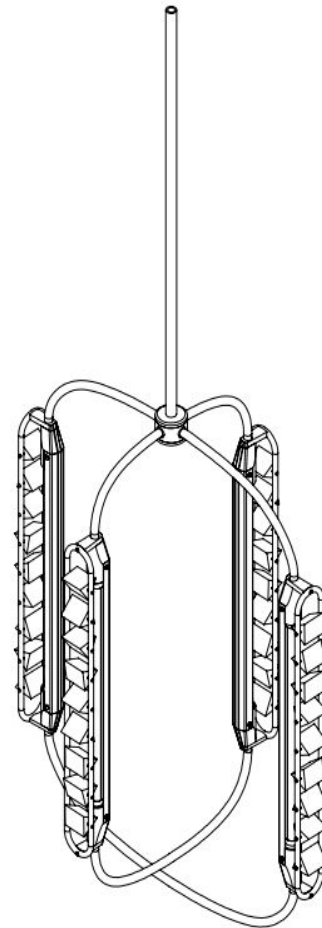

CO/ONY

BEC BRITTAIN

Phaedra Chandelier 19

Standard Materials:

finished brass, clear glass prisms

Standard Dimensions:

19.1" x 13.2 x 23.9"H

485mm x 335mm x 607mm H

Lead Time:

14-16 weeks

Weight:

16lb / 7.3 kg

LED Illumination:

24VDC T5 LED tube

2700 Kelvin

90 CRI

CO/ONY

Electrical:

12 Watt
Lumens: 960 Lumens
110 - 240 VAC
277 VAC upon request

Standard Installation:

Locally mounted driver
120V Dimming: C.L (Lutron) switching
240V Dimming: 0-10V wireless (Lutron Pico)
Canopy: 8 x 1.625" (203 x 41mm) round in matching metal finish

1/8 IP all-thread stem clad in brass tubing with matching metal finish up to 35 inch length included with fixture. Length up to 95 inches available for additional cost.

*Please inquire for detailed electrical specs.
ETL listed to UL, CE and CSA standards, suitable for damp locations.*