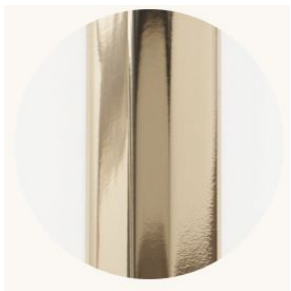

CO/ONY

BEC BRITTAIN

Phaedra Chandelier 19

Standard Materials:

finished brass, clear glass prisms

Standard Dimensions:

19.1" x 13.2 x 23.9"H

485mm x 335mm x 607mm H

CO/ONY

BEC BRITAIN

Materials & Finishes

Custom materials & finishes matching available

STANDARD METAL FINISHES

Brushed Brass

Nickel Brass Contrast

Oil Rubbed Bronze

Satin Nickel

Special Order Finishes

Polished Copper

Polished Nickel

Dark Pewter

Polished Black Nickel

Polished Brass

Medium Antique Brass