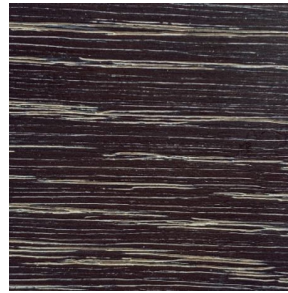

CO/ONY

STUDIO PAOLO FERRARI

Mr. C Table

Standard Materials

White Oak, Natural Finish

Standard Dimensions

Small: W:36" H:16" or 14"

Large: W:48" H:16" or 14"

Lead Time

14-16 Weeks

CO/ONY

Materials & Finishes

Custom materials & finishes matching available

Standard Wood Finishes

White Oak
Grey
Stain

White Oak
Indigo
Stain 01

White Oak
Limed Black
Stain 01

White Oak
Limed Medium Stain
01

White Oak White
Wash 01

White Oak Natural
Stain 01

White Ash Black Stain
01

White Ash White
Wash 01