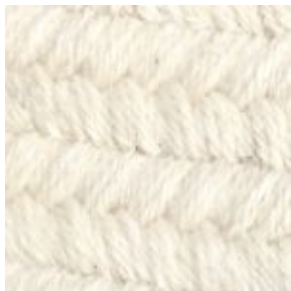

CO/ONY

GRAIN

Link Rug

Standard Materials:

Natural wool

Standard Dimensions:

Rug: 30"L x 60"W

Runner: 30"L x 108"W

Lead Time:

12 - 16 Weeks

CO/ONY

GRAIN

Materials & Finishes

Custom materials & finishes matching available

STANDARD NATURAL WOOL

Cream NW30

Light Grey NW31

Dark Grey NW32

Wheat NW33

STANDARD SUNBRELLA

Mink
SA01

Mushroom
SA02

Granite
SA05

Ebony
SA06