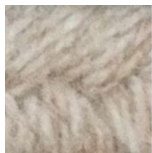

Light Grey NW31

Dark Grey NW32

Wheat NW33

STANDARD SUNBRELLA

Mink
SA01

Mushroom
SA02

Granite
SA05

Ebony
SA06

Basil
SA07

Cornflower
SA09

Papyrus
SA10

Wheat
SA11

Alpaca
SA12

Sea
SA13

Ash
SA14

CO/ONY

GRAIN

Materials & Finishes

Custom materials & finishes matching available

STANDARD WOOL / POLY BLENDS

Natural
W400

China Blue
W401

Blue Moon
W403

Black
W405

Palm
W410

Rosewood
W411

Evergold
W412

Oatmeal
W413

Teal
W417

Light Grey
W418

Blush Pink
W420

Bark
W435