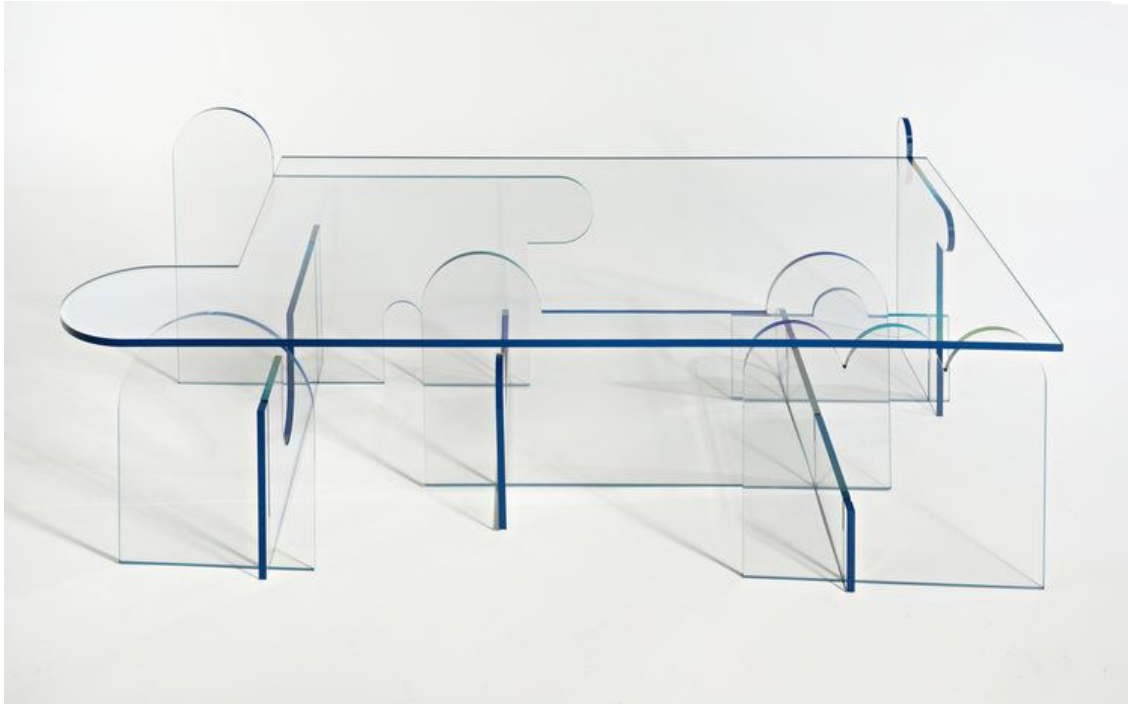

CO/ONY

PHAEDO

Lexan Series Table

Standard Materials:

Clear Lexan and Blue Oil-Painted Edge

Standard Dimensions:

30"W x 60"D x 16"H

Lead Time:

With optional custom oil painted edges