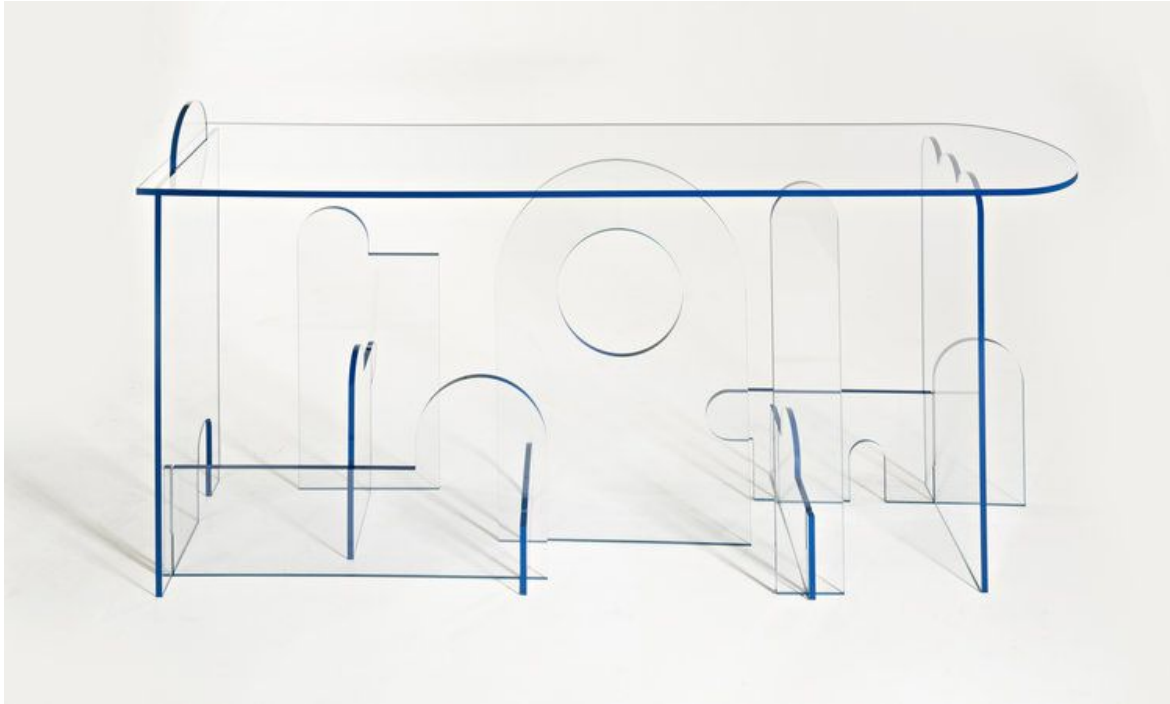

CO/ONY

PHAEDO

Lexan Series Console

Standard Materials:

Clear Lexan and Blue Oil-Painted Edge

Standard Dimensions:

72"W x 15"D x 30"H

Lead Time:

With optional custom oil painted edges