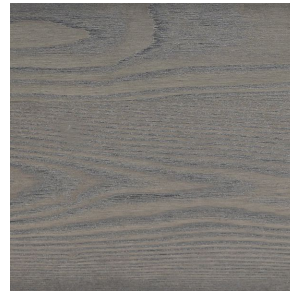

CO/ONY

STUDIO PAOLO FERRARI

Layered Back Dining Chair

Standard Materials:

Ash, COM available

COM Requirements: 3 yards

Standard Dimensions:

25.25"W x 22.5"D x 28"H

Seat Height: 18.25"

Lead Time:

14-16 Weeks

Finished Wood Options:

Black stained ash, Gray stained ash, White washed ash

CO/ONY

STUDIO PAOLO FERRARI

Materials & Finishes

Custom materials & finishes matching available

STANDARD WOOD FINISHES

Black Stained Ash

White Washed Ash

Grey Stained Ash