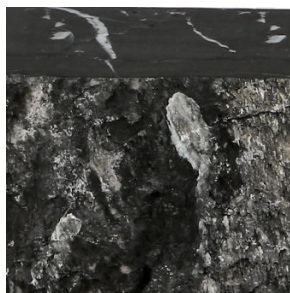

CO/ONY

A SPACE

Materials & Finishes

Custom materials & finishes matching available

AVAILABLE MATERIALS

Marble