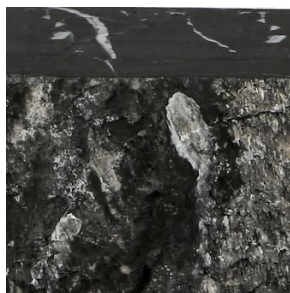

CO/ONY

A SPACE

Found II Console Table No. 2

Standard Materials:

Marble, Steel and Gold Leaf

Standard Dimensions:

59"L x 9"W x 36"H

Lead Time:

14 - 16 Weeks

CO/ONY

A SPACE

Materials & Finishes

Custom materials & finishes matching available

AVAILABLE MATERIALS

Marble

Gold Leaf