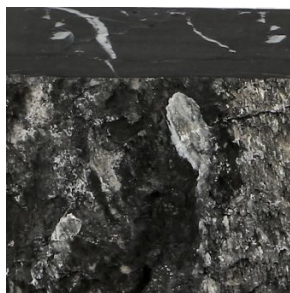

CO/ONY

A SPACE

Found II Coffee Table No. 1

Standard Materials:

Marble, Steel and Gold Leaf

Standard Dimensions:

27"L x 25"W x 17"H

Lead Time:

14 - 16 Weeks

CO/ONY

A SPACE

Materials & Finishes

Custom materials & finishes matching available

AVAILABLE MATERIALS

Marble

Gold Leaf