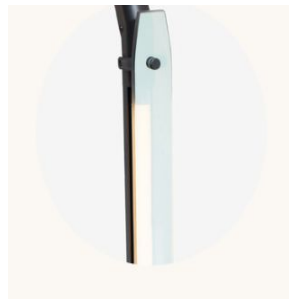

Two Way Mirror