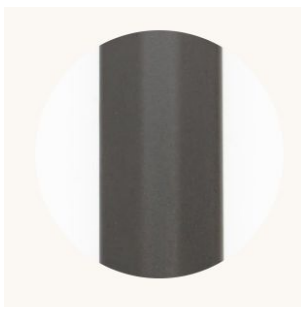

CO/ONY

BEC BRITAIN

Materials & Finishes

Custom materials & finishes matching available

STANDARD METAL FINISHES

Bronze

Special Order Finishes