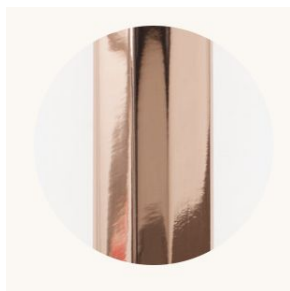

STANDARD METAL FINISHES

Brushed Brass

Nickel Brass Contrast

Bronze

Satin Nickel

Special Order Finishes

Polished Copper

Polished Nickel

Dark Pewter

Polished Black Nickel

CO/ONY

BEC BRITAIN

Materials & Finishes

Custom materials & finishes matching available

Custom order Finishes cont.

Polished Brass

Diffuser Glass Finishes

Iridescent glass

Two Way Mirror

White Sandblast Glass