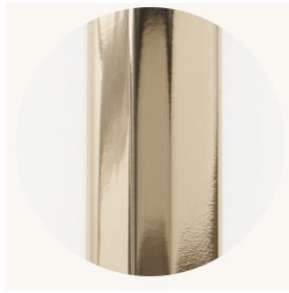

STANDARD METAL FINISHES

Brushed Brass

Nickel Brass Contrast

Bronze

Satin Nickel

Special Order Finishes

Polished Copper

Polished Nickel

Dark Pewter

Polished Black Nickel

CO/ONY

BEC BRITAIN

Materials & Finishes

Custom materials & finishes matching available

Custom order Finishes cont.

Polished Brass

Diffuser Glass Finishes

Iridescent glass

Two Way Mirror

White Sandblast Glass