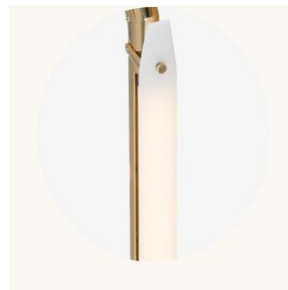

CO/ONY

Bec Brittain

FKA Themis 27

Standard Materials

Brass Marble and Glass

Dimensions:

27"L x 16"W x 8.5"D

Lead Time:

5 Watt 480 Lumens 220-240 VAC 8 Watt 500 Lumens

Standard Installation:

Locally mounted driver

Dimming: 0-10V wireless (Lutron Pico)

Canopy: 10.25 x 1.625 inch (260 x 41 mm) round in matching metal finish

Installation:

Dark Pewter

Polished Black Nickel

CO/ONY

BEC BRITAIN

Materials & Finishes

Custom materials & finishes matching available

Custom order Finishes cont.

Polished Brass

Diffuser Glass Finishes

Iridescent glass

Two Way Mirror

White Sandblast Glass