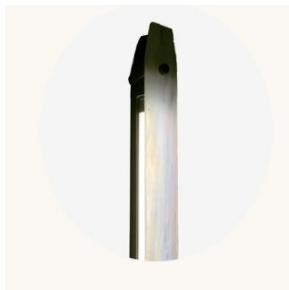

Diffuser Glass Finishes

Iridescent glass