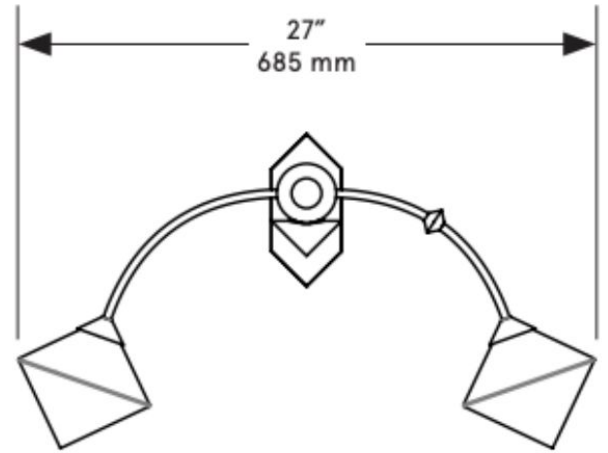

CO/ONY

Bec Brittain

FKA Themis 27

Standard Materials

Brass Marble and Glass

Dimensions:

27"L x 16"W x 8.5"D

Lead Time:

5 Watt 480 Lumens 220-240 VAC 8 Watt 500 Lumens

Standard Installation:

Locally mounted driver

Dimming: 0-10V wireless (Lutron Pico)

Canopy: 10.25 x 1.625 inch (260 x 41 mm) round in matching metal finish

Installation: