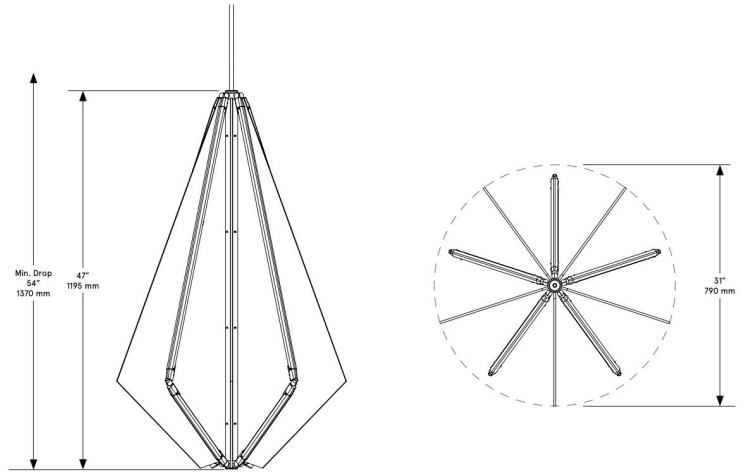

CO/ONY

BEC BRITAIN

Echo 4

Standard Materials:

Finished Brass, Glass/ Mirror

Standard Dimensions:

31 inch diam. x 47 inch H 790 mm diam. x
1195 mm H

Lead Time:

14-16 weeks

Weight:

84 lbs.

LED Illumination:

24 VDC T5
LED tube 2700 Kelvin
90 CRI

196 West Broadway
New York, NY 10013

1.212.334.3808
info@goodcolony.com

CO/ONY

Electrical:

60 Watt
Lumens: 4800 Lumens
110 - 240 VAC 277
VAC upon request

Standard Installation:

Locally mounted driver
Dimming: 0-10V wireless (Lutron Pico)
Canopy: 8 x 1.6255 inch (203 x 41 mm)
round in matching metal finish

Alternate Installation:

Remotely mounted driver
Dimming: 0-10V hardwired
Canopy: 5 x 0.25 inch (127 x 6 mm) round in
matching metal finish Please inquire for detailed
electrical specs

Suspension:

1/8 IP all-thread stem clad in brass tubing with
matching metal finish up to 35 inch length
included with fixture. Length up to 95 inches
available for additional cost.