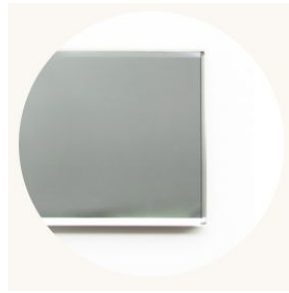

CO/ONY

BEC BRITAIN

Echo 4

Standard Materials:

Finished Brass, Glass/ Mirror

Standard Dimensions:

31 inch diam. x 47 inch H 790 mm diam. x
1195 mm H

Lead Time:

Polished Black Nickel

Polished Brass

CO/ONY

Bec Brittain

Materials & Finishes

Custom materials & finishes matching available

Glass

White Glass