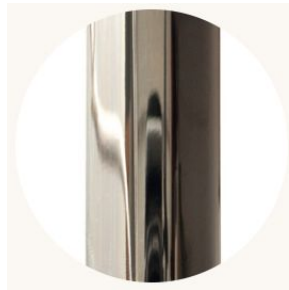

CO/ONY

BEC BRITAIN

Echo 4

Standard Materials:

Finished Brass, Glass/ Mirror

Standard Dimensions:

31 inch diam. x 47 inch H 790 mm diam. x
1195 mm H

Lead Time:

Alternate Installation:

Remotely mounted driver
Dimming: 0-10V hardwired
Canopy: 5 x 0.25 inch (127 x 6 mm) round in
matching metal finish Please inquire for detailed
electrical specs

Suspension:

1/8 IP all-thread stem clad in brass tubing with
matching metal finish up to 35 inch length
included with fixture. Length up to 95 inches
available for additional cost.

Brushed Brass

Nickel Brass Contrast

Bronze

Satin Nickel

Special Order Finishes

Polished Copper

Polished Nickel

Dark Pewter

Polished Black Nickel

Polished Brass

CO/ONY

Bec Brittain

Materials & Finishes

Custom materials & finishes matching available

Glass

White Glass