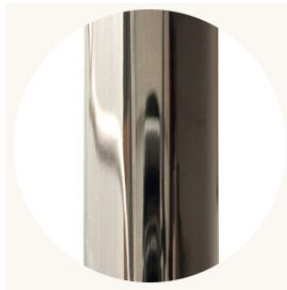

CO/ONY

BEC BRITAIN

Echo 3

Standard Materials:

Oil-Rubbed Bronze

Standard Dimensions:

28 inch diam. x 47 inch H 710 mm diam. x
1195 mm H

Lead Time:

Alternate Installation:

Remotely mounted driver
Dimming: 0-10V hardwired
Canopy: 5 x 0.25 inch (127 x 6 mm) round in
matching metal finish Please inquire for detailed
electrical specs

Suspension:

1/8 IP all-thread stem clad in brass tubing with
matching metal finish up to 35 inch length
included with fixture. Length up to 95 inches
available for additional cost.

Brushed Brass

Nickel Brass Contrast

Bronze

Satin Nickel

Special Order Finishes

Polished Copper

Polished Nickel

Dark Pewter

Polished Black Nickel

Polished Brass

CO/ONY

Bec Brittain

Materials & Finishes

Custom materials & finishes matching available

Glass

White Glass