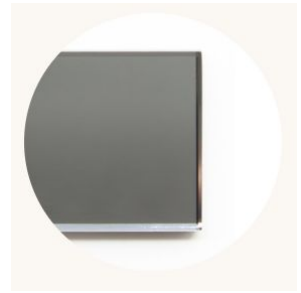

Grey Mirror