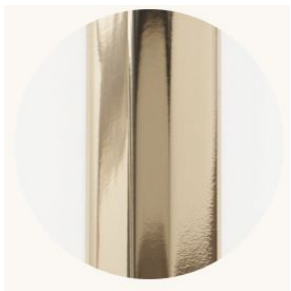

CO/ONY

BEC BRITAIN

Echo 3

Standard Materials:

Oil-Rubbed Bronze

Standard Dimensions:

28 inch diam. x 47 inch H 710 mm diam. x
1195 mm H

Lead Time:

Alternate Installation:

Remotely mounted driver
Dimming: 0-10V hardwired
Canopy: 5 x 0.25 inch (127 x 6 mm) round in
matching metal finish Please inquire for detailed
electrical specs

Suspension:

1/8 IP all-thread stem clad in brass tubing with
matching metal finish up to 35 inch length
included with fixture. Length up to 95 inches
available for additional cost.

Brushed Brass

Nickel Brass Contrast

Bronze

Satin Nickel

Special Order Finishes

Polished Copper

Polished Nickel

Dark Pewter

Polished Black Nickel

Polished Brass

CO/ONY

Bec Brittain

Materials & Finishes

Custom materials & finishes matching available

Glass

White Glass