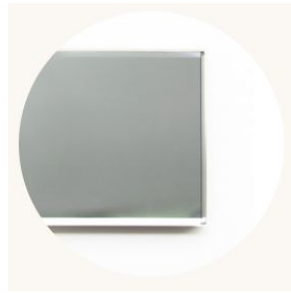

CO/ONY

BEC BRITAIN

Echo 3

Standard Materials:

Oil-Rubbed Bronze

Standard Dimensions:

28 inch diam. x 47 inch H 710 mm diam. x
1195 mm H

Lead Time:

Polished Black Nickel

Polished Brass

CO/ONY

Bec Brittain

Materials & Finishes

Custom materials & finishes matching available

Glass

White Glass