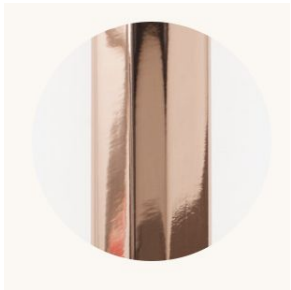

CO/ONY

BEC BRITAIN

Echo 3

Standard Materials:

Oil-Rubbed Bronze

Standard Dimensions:

28 inch diam. x 47 inch H 710 mm diam. x
1195 mm H

Lead Time:

Brushed Brass

Nickel Brass Contrast

Bronze

Satin Nickel

Special Order Finishes

Polished Copper

Polished Nickel

Dark Pewter

Polished Black Nickel

Polished Brass

CO/ONY

Bec Brittain

Materials & Finishes

Custom materials & finishes matching available

Glass

White Glass