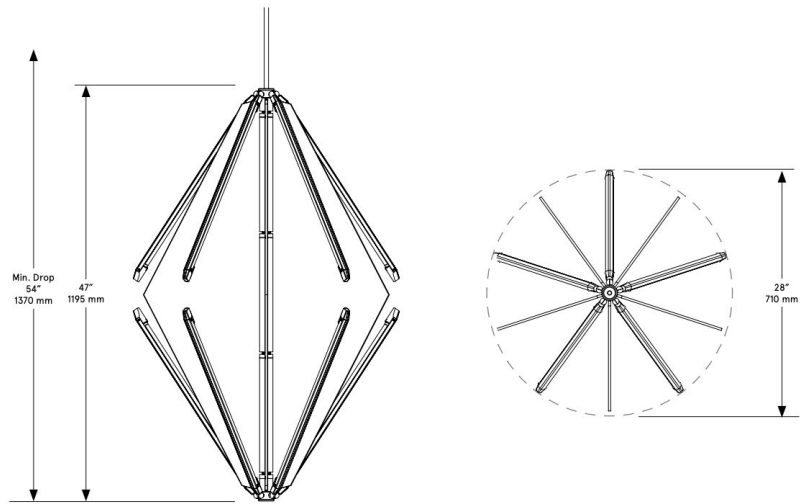

CO/ONY

BEC BRITAIN

Echo 3

Standard Materials:

Oil-Rubbed Bronze

Standard Dimensions:

28 inch diam. x 47 inch H 710 mm diam. x
1195 mm H

Lead Time:

14-16 weeks

Weight:

80 lbs.

LED Illumination:

24 VDC T5

LED tube 2700 Kelvin

90 CRI

196 West Broadway
New York, NY 10013

1.212.334.3808
info@goodcolony.com

CO/ONY

Electrical:

60 Watt
Lumens: 4800 Lumens
110 - 240 VAC 277
VAC upon request

Standard Installation:

Locally mounted driver
Dimming: 0-10V wireless (Lutron Pico)
Canopy: 8 x 1.6255 inch (203 x 41 mm)
round in matching metal finish

Alternate Installation:

Remotely mounted driver
Dimming: 0-10V hardwired
Canopy: 5 x 0.25 inch (127 x 6 mm) round in
matching metal finish Please inquire for detailed
electrical specs

Suspension:

1/8 IP all-thread stem clad in brass tubing with
matching metal finish up to 35 inch length
included with fixture. Length up to 95 inches
available for additional cost.