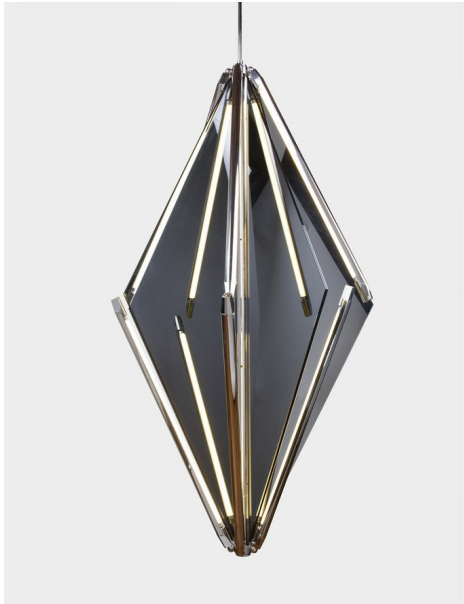

CO/ONY

BEC BRITAIN

Echo 3

Standard Materials:

Oil-Rubbed Bronze

Standard Dimensions:

28 inch diam. x 47 inch H 710 mm diam. x
1195 mm H

Lead Time:

14-16 weeks

Weight:

80 lbs.

LED Illumination:

24 VDC T5

LED tube 2700 Kelvin

90 CRI

196 West Broadway
New York, NY 10013

1.212.334.3808
info@goodcolony.com

CO/ONY

Electrical:

60 Watt
Lumens: 4800 Lumens
110 - 240 VAC 277
VAC upon request

Standard Installation:

Locally mounted driver
Dimming: 0-10V wireless (Lutron Pico)
Canopy: 8 x 1.6255 inch (203 x 41 mm)
round in matching metal finish

Alternate Installation:

Remotely mounted driver
Dimming: 0-10V hardwired
Canopy: 5 x 0.25 inch (127 x 6 mm) round in
matching metal finish Please inquire for detailed
electrical specs

Suspension:

1/8 IP all-thread stem clad in brass tubing with
matching metal finish up to 35 inch length
included with fixture. Length up to 95 inches
available for additional cost.