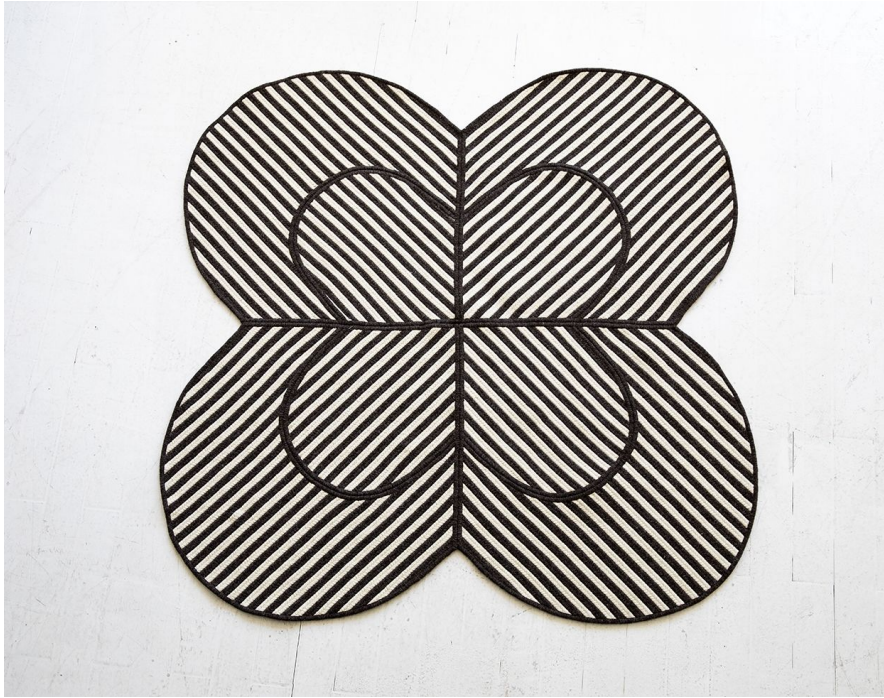

CO/ONY

GRAIN

Clover Rug

Standard Materials:

Natural wool

Standard Dimensions:

72"W x 72"H

Lead Time:

10-12 Weeks

CO/ONY

GRAIN

Materials & Finishes

Custom materials & finishes matching available

STANDARD NATURAL WOOL

Cream NW30

Light Grey NW31

Dark Grey NW32

Wheat NW33

STANDARD SUNBRELLA

Mink
SA01

Mushroom
SA02

Granite
SA05

Ebony
SA06

Basil
SA07

Cornflower
SA09

Papyrus
SA10

Wheat
SA11

Alpaca
SA12

Sea
SA13

Ash
SA14

CO/ONY

GRAIN