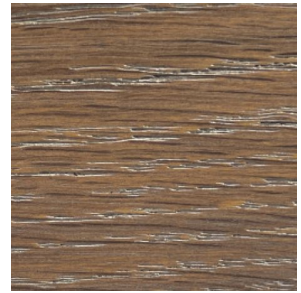

### Standard Wood Finishes

White Oak  
Grey  
Stain

White Oak  
Indigo  
Stain 01

White Oak  
Limed Black  
Stain 01

White Oak  
Limed Medium Stain  
01

White Oak White  
Wash 01

White Oak Natural  
Stain 01