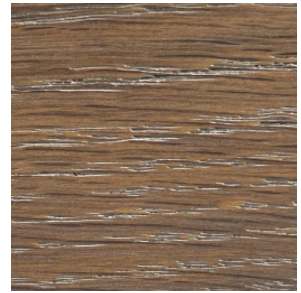

Lead Time

14-16 Weeks

CO/ONY

Materials & Finishes

Custom materials & finishes matching available

Standard Wood Finishes

White Oak
Grey
Stain

White Oak
Indigo
Stain 01

White Oak
Limed Black
Stain 01

White Oak
Limed Medium Stain
01

White Oak White
Wash 01

White Oak Natural
Stain 01

White Ash Black Stain
01

White Ash White
Wash 01

CO/ONY

Materials & Finishes

Custom materials & finishes matching available

Standard Metal

Matte Black 01

Brushed Bronze 01

Darkened Brushed
Bronze
01

Polished Nickle 01

Hammered Metal 01

Standard Stone