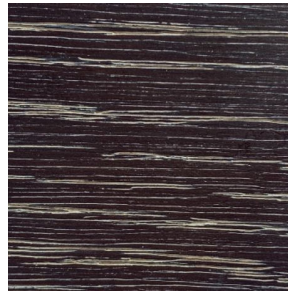

Lead Time

14-16 Weeks

CO/ONY

Materials & Finishes

Custom materials & finishes matching available

Standard Wood Finishes

White Oak
Grey
Stain

White Oak
Indigo
Stain 01

White Oak
Limed Black
Stain 01

White Oak
Limed Medium Stain
01

White Oak White
Wash 01

White Oak Natural
Stain 01

White Ash Black Stain
01

White Ash White
Wash 01

CO/ONY

Materials & Finishes

Custom materials & finishes matching available

Standard Metal

Matte Black 01

Brushed Bronze 01

Darkened Brushed
Bronze
01

Polished Nickle 01

Hammered Metal 01

Standard Stone