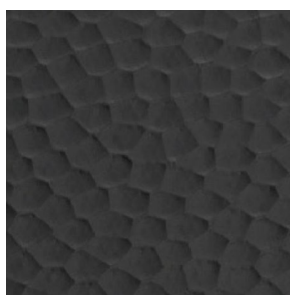

Custom materials & finishes matching available

Standard Metal

Matte Black 01

Brushed Bronze 01

Darkened Brushed
Bronze
01

Polished Nickle 01

Hammered Metal 01

Standard Stone