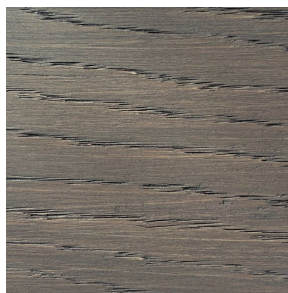

CO/ONY

STUDIO PAOLO FERRARI

Bevelled Edge Low Table

Standard Materials:

Oak

Standard Dimensions:

36"Ø: 36"Ø x 14"H

48"Ø: 48"Ø x 14"H

Lead Time:

14-16 Weeks

CO/ONY

STUDIO PAOLO FERRARI

Materials & Finishes

Custom materials & finishes matching available

STANDARD WOOD FINISHES

White Oak White
Wash