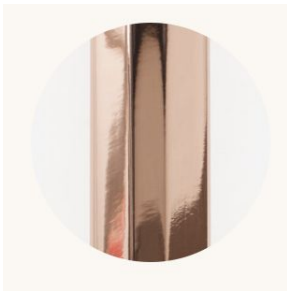

CO/ONY

BEC BRITTAIN

Aries XI.II

Standard Materials:

Satin Nickel with glass prisms

Dimensions:

68 inch x 22 inch x 20 inch high

Weight:

CO/ONY

BEC BRITAIN

Materials & Finishes

Custom materials & finishes matching available

STANDARD METAL FINISHES

Brushed Brass

Nickel Brass Contrast

Bronze

Satin Nickel

Special Order Finishes

Polished Copper

Polished Nickel

Dark Pewter

Polished Black Nickel

Polished Brass