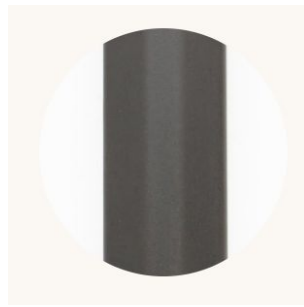

CO/ONY

BEC BRITTAIN

Aries XI.II

Standard Materials:

Satin Nickel with glass prisms

Dimensions:

68 inch x 22 inch x 20 inch high

Weight:

CO/ONY

BEC BRITAIN

Materials & Finishes

Custom materials & finishes matching available

STANDARD METAL FINISHES

Brushed Brass

Nickel Brass Contrast

Bronze

Satin Nickel

Special Order Finishes

Polished Copper

Polished Nickel

Dark Pewter

Polished Black Nickel

Polished Brass