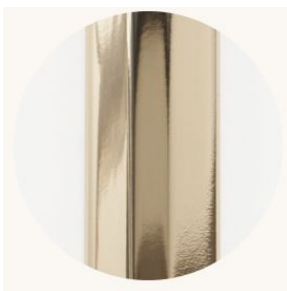

CO/ONY

BEC BRITTAIN

Aries XI.II

Standard Materials:

Satin Nickel with glass prisms

Dimensions:

68 inch x 22 inch x 20 inch high

Weight:

CO/ONY

BEC BRITAIN

Materials & Finishes

Custom materials & finishes matching available

STANDARD METAL FINISHES

Brushed Brass

Nickel Brass Contrast

Bronze

Satin Nickel

Special Order Finishes

Polished Copper

Polished Nickel

Dark Pewter

Polished Black Nickel

Polished Brass