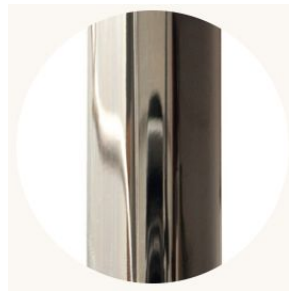

CO/ONY

BEC BRITTAIN

Aries XI.II

Standard Materials:

Satin Nickel with glass prisms

Dimensions:

68 inch x 22 inch x 20 inch high

Weight:

CO/ONY

BEC BRITAIN

Materials & Finishes

Custom materials & finishes matching available

STANDARD METAL FINISHES

Brushed Brass

Nickel Brass Contrast

Bronze

Satin Nickel

Special Order Finishes

Polished Copper

Polished Nickel

Dark Pewter

Polished Black Nickel

Polished Brass