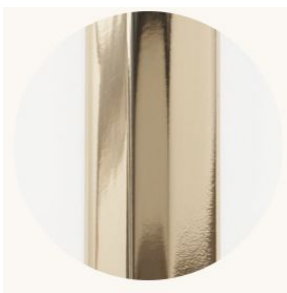

# CO/ONY

BEC BRITTAIN

Aries Noo Lit

**Standard Materials:**

Finished Aluminum and Glass Prisms

**Dimensions:**

68"L x 31"D x 15"H

**Lead Time:**

#### STANDARD METAL FINISHES

Brushed Brass

Nickel Brass Contrast

Bronze

Satin Nickel

#### Special Order Finishes

Polished Copper

Polished Nickel

Dark Pewter

Polished Black Nickel

Polished Brass