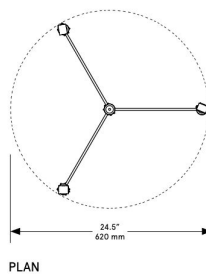

LED Illumination:

24 VDC LED PCB

0 - 10V Dimming

2700 Kelvin

196 West Broadway
New York, NY 10013

1.212.334.3808
info@goodcolony.com