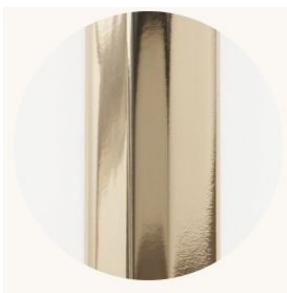

# CO/ONY

BEC BRITTAIN

Aries IV.I

**Standard Materials:**

Aluminum and Glass Prisms

**Dimensions:**

24.5"Ø x 11"H

**Weight:**

#### STANDARD METAL FINISHES

Brushed Brass

Nickel Brass Contrast

Bronze

Satin Nickel

#### Special Order Finishes

Polished Copper

Polished Nickel

Dark Pewter

Polished Black Nickel

Polished Brass