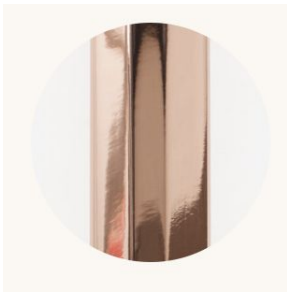

# CO/ONY

BEC BRITTAIN

Aries IV.I

**Standard Materials:**

Aluminum and Glass Prisms

**Dimensions:**

24.5"Ø x 11"H

**Weight:**

#### STANDARD METAL FINISHES

Brushed Brass

Nickel Brass Contrast

Bronze

Satin Nickel

#### Special Order Finishes

Polished Copper

Polished Nickel

Dark Pewter

Polished Black Nickel

Polished Brass