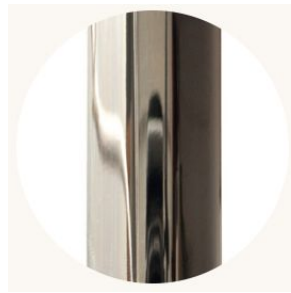

Polished Nickel