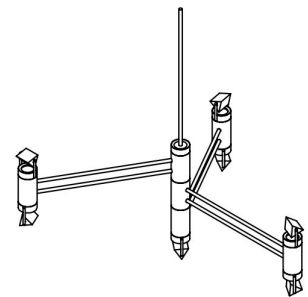

LED Illumination:

24 VDC LED PCB

0 - 10V Dimming

2700 Kelvin

196 West Broadway
New York, NY 10013

1.212.334.3808
info@goodcolony.com