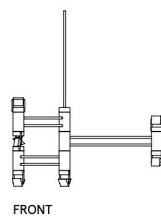

LED Illumination:

24 VDC LED PCB

0 - 10V Dimming

2700 Kelvin

196 West Broadway
New York, NY 10013

1.212.334.3808
info@goodcolony.com