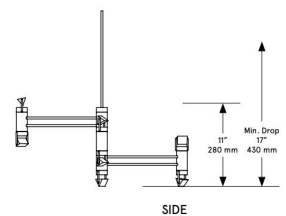

LED Illumination:

24 VDC LED PCB

0 - 10V Dimming

2700 Kelvin

196 West Broadway
New York, NY 10013

1.212.334.3808
info@goodcolony.com