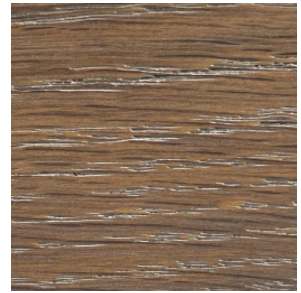

CO/ONY

STUDIO PAOLO FERRARI

AME Lamy

Standard Materials

Custom woven fringe textile with matte black metal
COM available

COM Requirements: 10 yards

Standard Dimensions

W:40.5" D:40" H:28.5"

Seat Height: 16"

Lead Time

14-16 Weeks

CO/ONY

Materials & Finishes

Custom materials & finishes matching available

Standard Wood Finishes

White Oak
Grey
Stain

White Oak
Indigo
Stain 01

White Oak
Limed Black
Stain 01

White Oak
Limed Medium Stain
01

White Oak White
Wash 01

White Oak Natural
Stain 01

White Ash Black Stain
01

White Ash White
Wash 01

CO/ONY

Materials & Finishes

Custom materials & finishes matching available

Standard Metal

Matte Black 01

Brushed Bronze 01

Darkened Brushed
Bronze
01

Polished Nickle 01

Hammered Metal 01