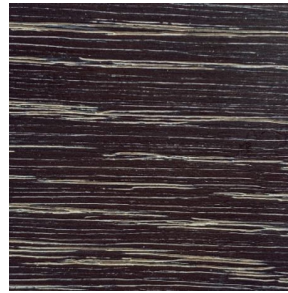

CO/ONY

STUDIO PAOLO FERRARI

AME Lamy

Standard Materials

Custom woven fringe textile with matte black metal
COM available

COM Requirements: 10 yards

Standard Dimensions

W:40.5" D:40" H:28.5"

Seat Height: 16"

Lead Time

14-16 Weeks

CO/ONY

Materials & Finishes

Custom materials & finishes matching available

Standard Wood Finishes

White Oak
Grey
Stain

White Oak
Indigo
Stain 01

White Oak
Limed Black
Stain 01

White Oak
Limed Medium Stain
01

White Oak White
Wash 01

White Oak Natural
Stain 01

White Ash Black Stain
01

White Ash White
Wash 01

CO/ONY

Materials & Finishes

Custom materials & finishes matching available

Standard Metal

Matte Black 01

Brushed Bronze 01

Darkened Brushed
Bronze
01

Polished Nickle 01

Hammered Metal 01