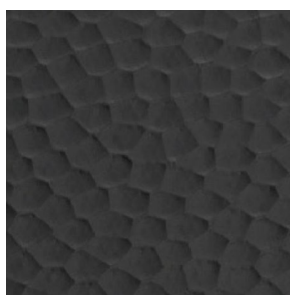

Materials & Finishes

Custom materials & finishes matching available

Standard Metal

Matte Black 01

Brushed Bronze 01

Darkened Brushed
Bronze
01

Polished Nickle 01

Hammered Metal 01

Standard Stone

White Marble

Unfilled Travertine