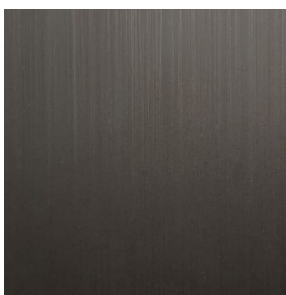

Materials & Finishes

Custom materials & finishes matching available

Standard Metal

Matte Black 01

Brushed Bronze 01

Darkened Brushed
Bronze
01

Polished Nickle 01

Hammered Metal 01

Standard Stone

White Marble

Unfilled Travertine