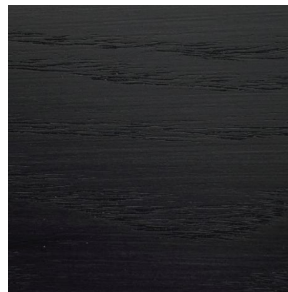

White Oak
Indigo
Stain 01

White Oak
Limed Black
Stain 01

White Oak
Limed Medium Stain
01

White Oak White
Wash 01

White Oak Natural
Stain 01

White Ash Black Stain
01

White Ash White
Wash 01

CO/ONY

Materials & Finishes

Custom materials & finishes matching available

Standard Metal

Matte Black 01

Brushed Bronze 01

Darkened Brushed
Bronze
01

Polished Nickle 01

Hammered Metal 01