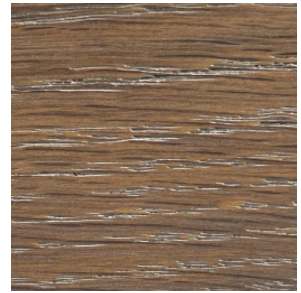

CO/ONY

STUDIO PAOLO FERRARI

AME Lamy Ottoman

Standard Materials

Custom woven fringe textile with matte black metal
COM available

COM Requirements: 10 yards

Standard Dimensions

W:28" D:18" H:16"

Seat Height: 16"

Lead Time

14-16 Weeks

CO/ONY

Materials & Finishes

Custom materials & finishes matching available

Standard Wood Finishes

White Oak
Grey
Stain

White Oak
Indigo
Stain 01

White Oak
Limed Black
Stain 01

White Oak
Limed Medium Stain
01

White Oak White
Wash 01

White Oak Natural
Stain 01

White Ash Black Stain
01

White Ash White
Wash 01

CO/ONY

Materials & Finishes

Custom materials & finishes matching available

Standard Metal

Matte Black 01

Brushed Bronze 01

Darkened Brushed
Bronze
01

Polished Nickle 01

Hammered Metal 01