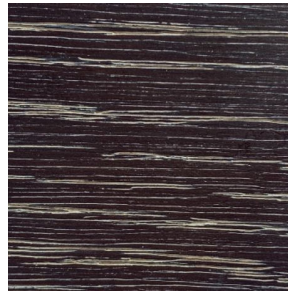

CO/ONY

STUDIO PAOLO FERRARI

AME Lamy Ottoman

Standard Materials

Custom woven fringe textile with matte black metal
COM available

COM Requirements: 10 yards

Standard Dimensions

W:28" D:18" H:16"

Seat Height: 16"

Lead Time

14-16 Weeks

CO/ONY

Materials & Finishes

Custom materials & finishes matching available

Standard Wood Finishes

White Oak
Grey
Stain

White Oak
Indigo
Stain 01

White Oak
Limed Black
Stain 01

White Oak
Limed Medium Stain
01

White Oak White
Wash 01

White Oak Natural
Stain 01

White Ash Black Stain
01

White Ash White
Wash 01

CO/ONY

Materials & Finishes

Custom materials & finishes matching available

Standard Metal

Matte Black 01

Brushed Bronze 01

Darkened Brushed
Bronze
01

Polished Nickle 01

Hammered Metal 01