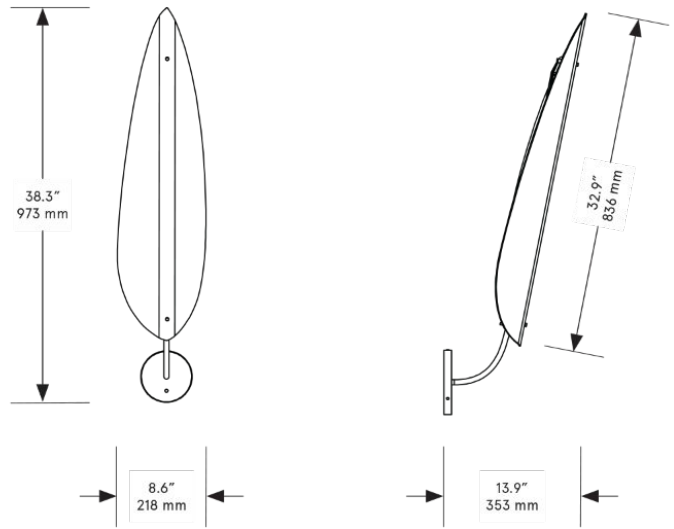

# CO/ONY

BEC BRITTAIN

Unfurl Sconce

**Standard Materials:**

Polished Brass , White Wispy Glass

**Standard Dimensions:**

8.6"L x 38.3"W x 13.3"H

**Lead Time:**

14-16 weeks

**Weight:**

7lb / 3.2 kg

**LED Illumination:**

24VDC T5 LED tube

2700 Kelvin

90 CRI

## **Alternate Installation:**

Remotely Mounted Driver:

120V Dimming: C.L (Lutron) switching

240 Dimming: 0-10V wireless (Lutron Pico)

Canopy: 8 x 1.625" (203 x 41mm) round in matching metal finish

## **Suspension:**

1/8 IP all-thread stem clad in brass tubing with matching metal finish up to 35 inch length included with fixture. Length up to 95 inches available for additional cost.

*Please inquire for detailed electrical specs.*