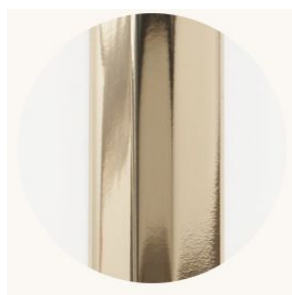

CO/ONY

BEC BRITTAIN

Unfurl Pendant Pair

Standard Materials:

Oil-Rubbed Bronze , White Wispy Glass

Standard Dimensions:

54"L x 16.2"W x 36"H

Lead Time:

CO/ONY

BEC BRITAIN

Materials & Finishes

Custom materials & finishes matching available

STANDARD METAL FINISHES

Brushed Brass

Nickel Brass Contrast

Oil Rubbed Bronze

Satin Nickel

Special Order Finishes

Polished Copper

Polished Nickel

Dark Pewter

Polished Black Nickel

Polished Brass

Medium Antique Brass

CO/ONY

BEC BRITAIN

Materials & Finishes

Custom materials & finishes matching available

STANDARD GLASS FINISHES

Wispy White Glass

Iridescent Wispy White
Glass