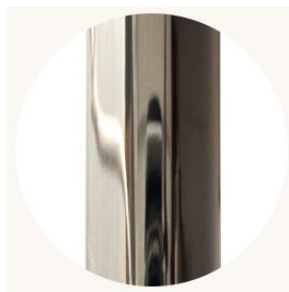

CO/ONY

BEC BRITTAIN

Unfurl Pendant Pair

Standard Materials:

Oil-Rubbed Bronze , White Wispy Glass

Standard Dimensions:

54"L x 16.2"W x 36"H

Lead Time:

Suspension:

1/8 IP all-thread stem clad in brass tubing with matching metal finish up to 35 inch length included with fixture. Length up to 95 inches available for additional cost.

*Please inquire for detailed electrical specs.
ETL listed to UL, CE and CSA standards, suitable for damp locations.*

CO/ONY

BEC BRITAIN

Materials & Finishes

Custom materials & finishes matching available

STANDARD METAL FINISHES

Brushed Brass

Nickel Brass Contrast

Oil Rubbed Bronze

Satin Nickel

Special Order Finishes

Polished Copper

Polished Nickel

Dark Pewter

Polished Black Nickel

Polished Brass

Medium Antique Brass