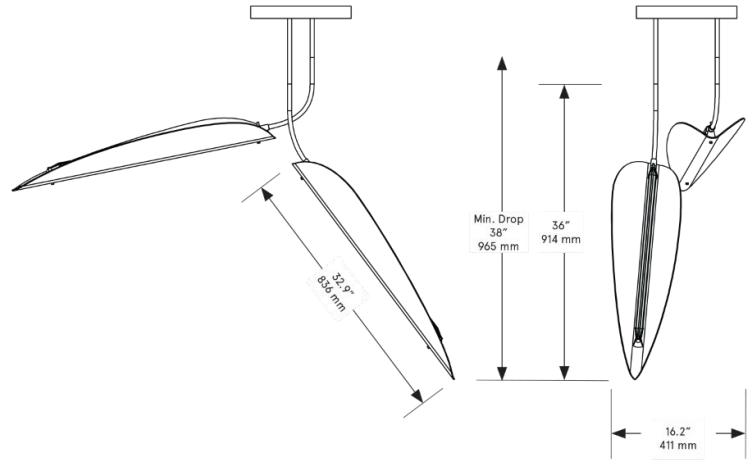

CO/ONY

BEC BRITTAIN

Unfurl Pendant Pair

Standard Materials:

Oil-Rubbed Bronze , White Wispy Glass

Standard Dimensions:

54"L x 16.2"W x 36"H

Lead Time:

14-16 weeks

Weight:

10lb / 4.5kg

LED Illumination:

24VDC T5 LED tube

2700 Kelvin

90 CRI

CO/ONY

Electrical:

12 Watt
Lumens: 960 Lumens
110 - 240 VAC
277 VAC upon request

Standard Installation:

Locally mounted driver
120V Dimming: C.L (Lutron) switching
240V Dimming: 0-10V wireless (Lutron Pico)
Canopy: 12.25 x 1.75" (159 x 19mm) round in matching metal finish

Suspension:

1/8 IP all-thread stem clad in brass tubing with matching metal finish up to 35 inch length included with fixture. Length up to 95 inches available for additional cost.

*Please inquire for detailed electrical specs.
ETL listed to UL, CE and CSA standards, suitable for damp locations.*