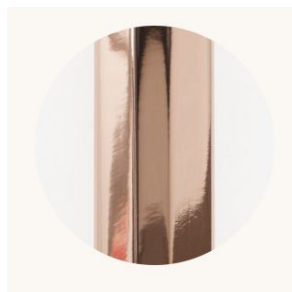

CO/ONY

BEC BRITTAIN

Unfurl Pendant Pair

Standard Materials:

Oil-Rubbed Bronze , White Wispy Glass

Standard Dimensions:

54"L x 16.2"W x 36"H

Lead Time:

CO/ONY

BEC BRITAIN

Materials & Finishes

Custom materials & finishes matching available

STANDARD METAL FINISHES

Brushed Brass

Nickel Brass Contrast

Oil Rubbed Bronze

Satin Nickel

Special Order Finishes

Polished Copper

Polished Nickel

Dark Pewter

Polished Black Nickel

Polished Brass

Medium Antique Brass