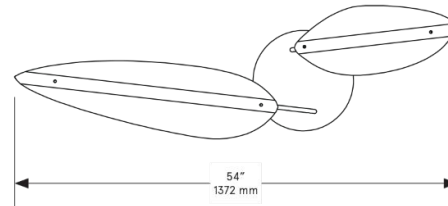

CO/ONY

BEC BRITTAIN

Unfurl Pendant Pair

Standard Materials:

Oil-Rubbed Bronze , White Wispy Glass

Standard Dimensions:

54"L x 16.2"W x 36"H

Lead Time:

14-16 weeks

Weight:

10lb / 4.5kg

LED Illumination:

24VDC T5 LED tube

2700 Kelvin

90 CRI

CO/ONY

Electrical:

12 Watt
Lumens: 960 Lumens
110 - 240 VAC
277 VAC upon request

Standard Installation:

Locally mounted driver
120V Dimming: C.L (Lutron) switching
240V Dimming: 0-10V wireless (Lutron Pico)
Canopy: 12.25 x 1.75" (159 x 19mm) round in matching metal finish

Suspension:

1/8 IP all-thread stem clad in brass tubing with matching metal finish up to 35 inch length included with fixture. Length up to 95 inches available for additional cost.

*Please inquire for detailed electrical specs.
ETL listed to UL, CE and CSA standards, suitable for damp locations.*