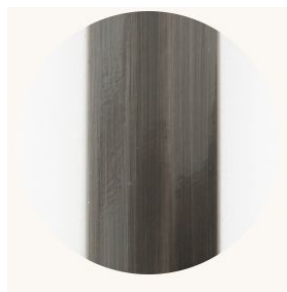

CO/ONY

BEC BRITTAIN

Unfurl Pendant Pair

Standard Materials:

Oil-Rubbed Bronze , White Wispy Glass

Standard Dimensions:

54"L x 16.2"W x 36"H

Lead Time:

CO/ONY

BEC BRITAIN

Materials & Finishes

Custom materials & finishes matching available

STANDARD METAL FINISHES

Brushed Brass

Nickel Brass Contrast

Oil Rubbed Bronze

Satin Nickel

Special Order Finishes

Polished Copper

Polished Nickel

Dark Pewter

Polished Black Nickel

Polished Brass

Medium Antique Brass

CO/ONY

BEC BRITAIN

Materials & Finishes

Custom materials & finishes matching available

STANDARD GLASS FINISHES

Wispy White Glass

Iridescent Wispy White
Glass