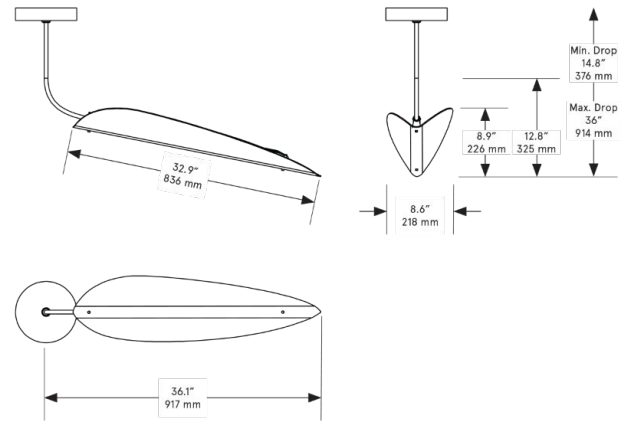

# CO/ONY

Shorter Stem Lengths - up to 36 inch / 915 mm overall

BEC BRITTAIN

Unfurl Pendant 1 - Short

**Standard Materials:**

Oil-Rubbed Bronze , White Wispy Glass

**Standard Dimensions:**

36.1"L x 8.6"W x 12.8"H