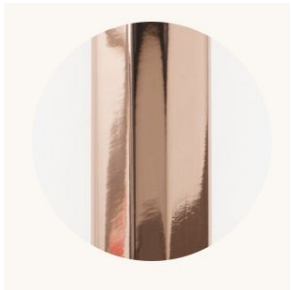

CO/ONY

Longer Stem Lengths - over 38 inch / 965 mm

BEC BRITTAIN

Unfurl Pendant 1 - Long

Standard Materials:

Brushed Brass, White Wispy Glass

Standard Dimensions:

39.5"L x 8.6"W x 33.5"H

Brushed Brass

Nickel Brass Contrast

Oil Rubbed Bronze

Satin Nickel

Special Order Finishes

Polished Copper

Polished Nickel

Dark Pewter

Polished Black Nickel

Polished Brass

Medium Antique Brass

CO/ONY

BEC BRITAIN

Materials & Finishes

Custom materials & finishes matching available

STANDARD GLASS FINISHES