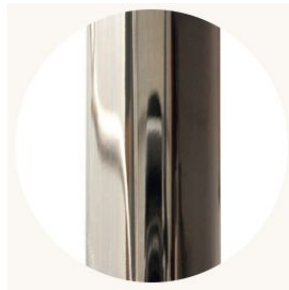

240 Dimming: 0-10V wireless (Lutron Pico)

Canopy: 8 x 1.625" (203 x 41mm) round in matching metal finish

Suspension:

1/8 IP all-thread stem clad in brass tubing with matching metal finish up to 35 inch length included with fixture. Length up to 95 inches available for additional cost.

Brushed Brass

Nickel Brass Contrast

Oil Rubbed Bronze

Satin Nickel

Special Order Finishes

Polished Copper

Polished Nickel

Dark Pewter

Polished Black Nickel

Polished Brass

Medium Antique Brass

CO/ONY

BEC BRITAIN

Materials & Finishes

Custom materials & finishes matching available

STANDARD GLASS FINISHES