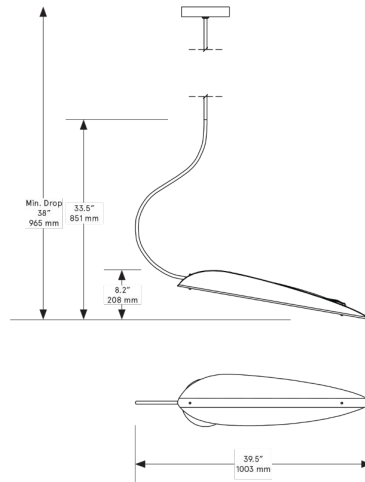

CO/ONY

Longer Stem Lengths - over 38 inch / 965 mm

BEC BRITTAIN

Unfurl Pendant 1 - Long

Standard Materials:

Brushed Brass, White Wispy Glass

Standard Dimensions:

39.5"L x 8.6"W x 33.5"H

Lead Time:

14-16 weeks

Weight:

10lb / 4.5kg

LED Illumination:

24VDC T5 LED tube

2700 Kelvin

90 CRI

120V Dimming: C.L (Lutron) switching

240V Dimming: 0-10V wireless (Lutron Pico)

Canopy: 12.25 x 1.75" (159 x 19mm) round in matching metal finish

Alternate Installation:

Remotely Mounted Driver:

120V Dimming: C.L (Lutron) switching

240 Dimming: 0-10V wireless (Lutron Pico)

Canopy: 8 x 1.625" (203 x 41mm) round in matching metal finish

Suspension:

1/8 IP all-thread stem clad in brass tubing with matching metal finish up to 35 inch length included with fixture. Length up to 95 inches available for additional cost.