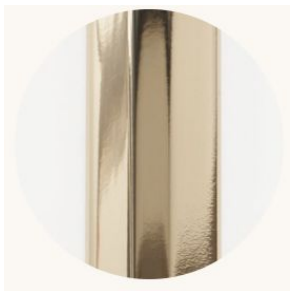

CO/ONY

Longer Stem Lengths - over 38 inch / 965 mm

BEC BRITTAIN

Unfurl Pendant 1 - Long

Standard Materials:

Brushed Brass, White Wispy Glass

Standard Dimensions:

39.5"L x 8.6"W x 33.5"H

240 Dimming: 0-10V wireless (Lutron Pico)

Canopy: 8 x 1.625" (203 x 41mm) round in matching metal finish

Suspension:

1/8 IP all-thread stem clad in brass tubing with matching metal finish up to 35 inch length included with fixture. Length up to 95 inches available for additional cost.

Brushed Brass

Nickel Brass Contrast

Oil Rubbed Bronze

Satin Nickel

Special Order Finishes

Polished Copper

Polished Nickel

Dark Pewter

Polished Black Nickel

Polished Brass

Medium Antique Brass

CO/ONY

BEC BRITAIN

Materials & Finishes

Custom materials & finishes matching available

STANDARD GLASS FINISHES