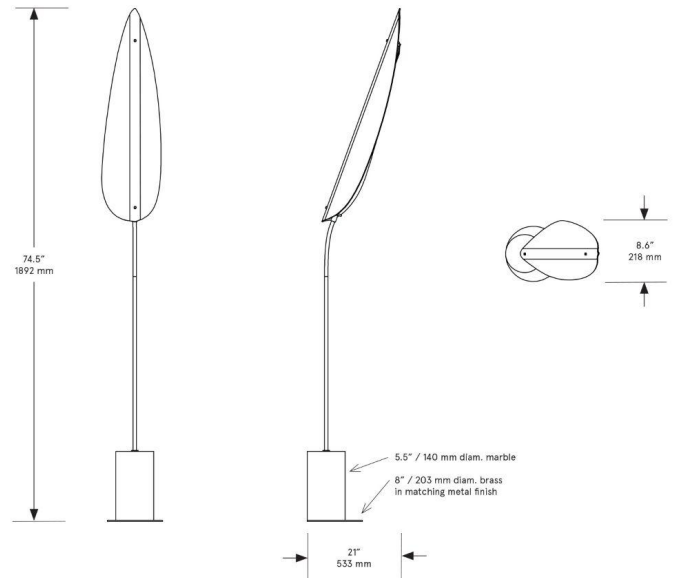

CO/ONY

BEC BRITTAIN

Unfurl Floor Lamp - Short

Standard Materials:

Satin nickel, white wispy glass, black marble

Standard Dimensions:

21L" x 8.6W" x 74.5"H

Lead Time:

14-16 weeks

Weight:

24 lb / 10.9 kg

LED Illumination:

24VDC T5 LED tube

2700 Kelvin

90 CRI

Electrical: