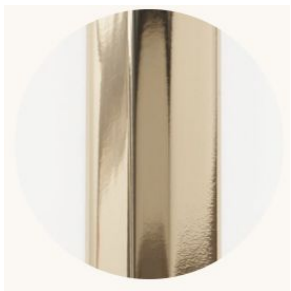

CO/ONY

BEC BRITTAIN

Unfurl Floor Lamp - Short

Standard Materials:

Satin nickel, white wispy glass, black marble

Standard Dimensions:

21L" x 8.6W" x 74.5"H

Lead Time:

6 Watt

Lumens: 480 Lumens

110 - 240 VAC

CO/ONY

BEC BRITAIN

Materials & Finishes

Custom materials & finishes matching available

STANDARD METAL FINISHES

Brushed Brass

Nickel Brass Contrast

Oil Rubbed Bronze

Satin Nickel

Special Order Finishes

Polished Copper

Polished Nickel

Dark Pewter

Polished Black Nickel

Polished Brass

Medium Antique Brass

CO/ONY

BEC BRITAIN

Materials & Finishes

Custom materials & finishes matching available

STANDARD GLASS FINISHES