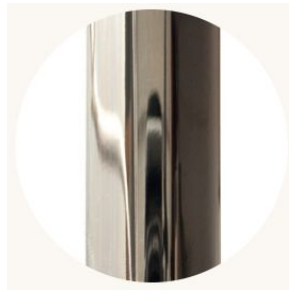

CO/ONY

BEC BRITTAIN

Unfurl Floor Lamp - Short

Standard Materials:

Satin nickel, white wispy glass, black marble

Standard Dimensions:

21L" x 8.6W" x 74.5"H

Lead Time:

Brushed Brass

Nickel Brass Contrast

Oil Rubbed Bronze

Satin Nickel

Special Order Finishes

Polished Copper

Polished Nickel

Dark Pewter

Polished Black Nickel

Polished Brass

Medium Antique Brass

CO/ONY

BEC BRITAIN

Materials & Finishes

Custom materials & finishes matching available

STANDARD GLASS FINISHES