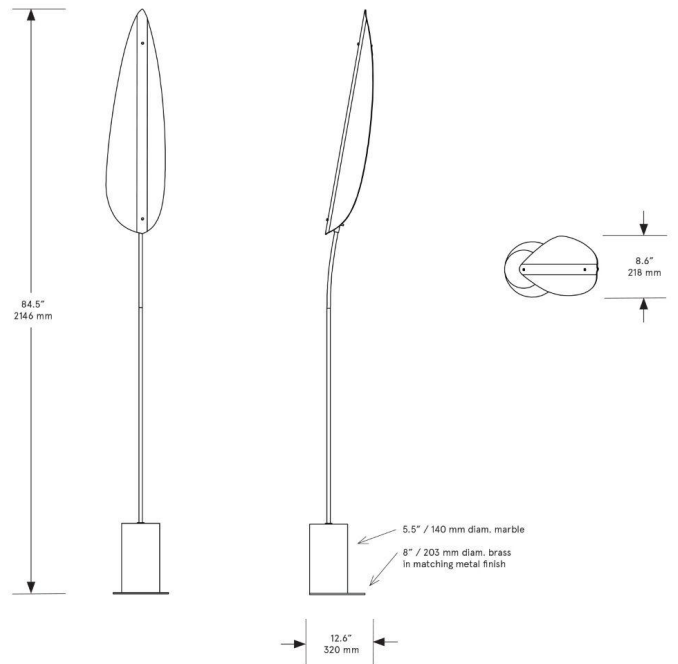

CO/ONY

BEC BRITTAIN

Unfurl Floor Lamp - Tall

Standard Materials:

Satin nickel, white wispy glass, black marble

Standard Dimensions:

12.6L" x 8.6W" x 84.5"H

Lead Time:

14-16 weeks

Weight:

24 lb / 10.9 kg

LED Illumination:

24VDC T5 LED tube

2700 Kelvin

90 CRI

Electrical: