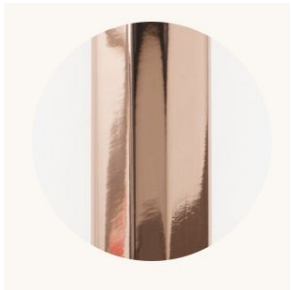

CO/ONY

BEC BRITTAIN

Unfurl Pendant 2 - Long

Standard Materials:

Brushed Brass, White Wispy Glass

Standard Dimensions:

20.1"L x 8.6"W x 32"H

Lead Time:

Canopy: 8 x 1.625" (203 x 41mm) round in matching metal finish

Suspension:

1/8 IP all-thread stem clad in brass tubing with matching metal finish up to 35 inch length included with fixture. Length up to 95 inches available for additional cost.

Brushed Brass

Nickel Brass Contrast

Oil Rubbed Bronze

Satin Nickel

Special Order Finishes

Polished Copper

Polished Nickel

Dark Pewter

Polished Black Nickel

Polished Brass

Medium Antique Brass

CO/ONY

BEC BRITAIN

Materials & Finishes

Custom materials & finishes matching available

STANDARD GLASS FINISHES