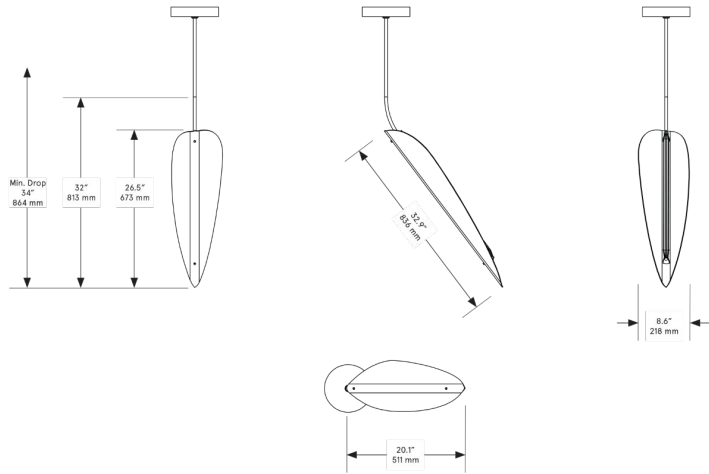

CO/ONY

BEC BRITTAIN

Unfurl Pendant 2 - Long

Standard Materials:

Brushed Brass, White Wispy Glass

Standard Dimensions:

20.1"L x 8.6"W x 32"H

Lead Time:

14-16 weeks

Weight:

6lb / 2.7kg

LED Illumination:

24VDC T5 LED tube

2700 Kelvin

90 CRI

CO/ONY

240V Dimming: 0-10V wireless (Lutron Pico)

Canopy: 12.25 x 1.75" (159 x 19mm) round in matching metal finish

Alternate Installation:

Remotely Mounted Driver:

120V Dimming: C.L (Lutron) switching

240 Dimming: 0-10V wireless (Lutron Pico)

Canopy: 8 x 1.625" (203 x 41mm) round in matching metal finish

Suspension:

1/8 IP all-thread stem clad in brass tubing with matching metal finish up to 35 inch length included with fixture. Length up to 95 inches available for additional cost.