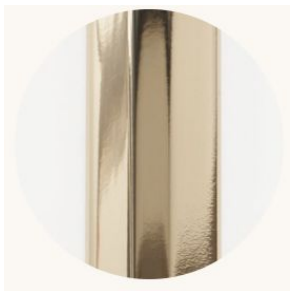

CO/ONY

BEC BRITTAIN

Unfurl Pendant 2 - Long

Standard Materials:

Brushed Brass, White Wispy Glass

Standard Dimensions:

20.1"L x 8.6"W x 32"H

Lead Time:

Canopy: 8 x 1.625" (203 x 41mm) round in matching metal finish

Suspension:

1/8 IP all-thread stem clad in brass tubing with matching metal finish up to 35 inch length included with fixture. Length up to 95 inches available for additional cost.

Brushed Brass

Nickel Brass Contrast

Oil Rubbed Bronze

Satin Nickel

Special Order Finishes

Polished Copper

Polished Nickel

Dark Pewter

Polished Black Nickel

Polished Brass

Medium Antique Brass

CO/ONY

BEC BRITAIN

Materials & Finishes

Custom materials & finishes matching available

STANDARD GLASS FINISHES