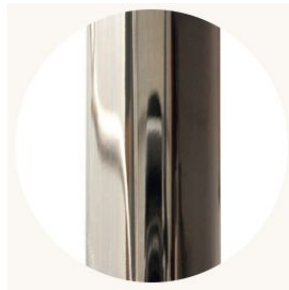

CO/ONY

BEC BRITTAIN

Unfurl Pendant 2 - Long

Standard Materials:

Brushed Brass, White Wispy Glass

Standard Dimensions:

20.1"L x 8.6"W x 32"H

Lead Time:

Canopy: 8 x 1.625" (203 x 41mm) round in matching metal finish

Suspension:

1/8 IP all-thread stem clad in brass tubing with matching metal finish up to 35 inch length included with fixture. Length up to 95 inches available for additional cost.

Brushed Brass

Nickel Brass Contrast

Oil Rubbed Bronze

Satin Nickel

Special Order Finishes

Polished Copper

Polished Nickel

Dark Pewter

Polished Black Nickel

Polished Brass

Medium Antique Brass

CO/ONY

BEC BRITAIN

Materials & Finishes

Custom materials & finishes matching available

STANDARD GLASS FINISHES