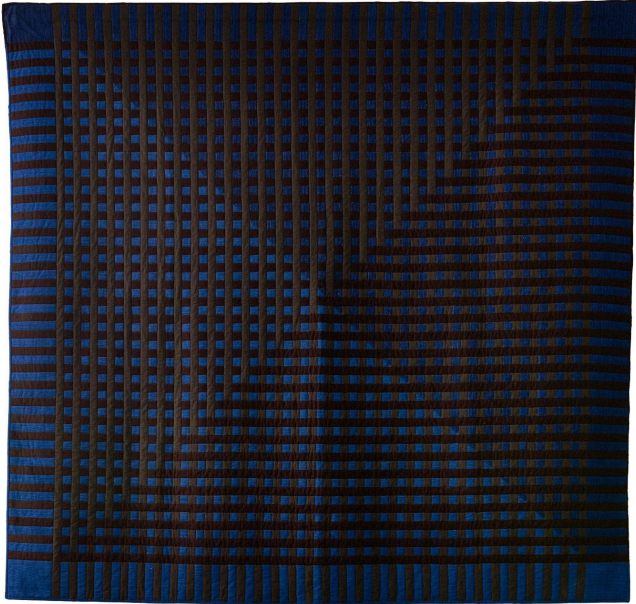

# CO/ONY

MEG CALLAHAN

Quadrant Quilt

**Standard Materials:**

Cotton Fabric, Linen

**Standard Dimensions:**

91.25" W x 93" L

**Lead Time:**

This is a one-off piece made from scrap/offcut fabrics.

The pattern/design is available for commission, but fabrics will change depending on availability of fabric.