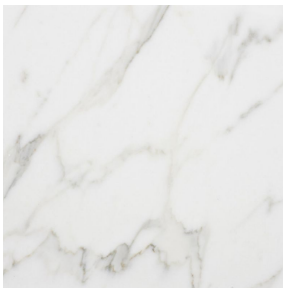

CO/ONY

VONNEGUT/KRAFT

Nocturne Credenza 2

Standard Materials:

Ash, Aluminum and Calacatta Marble

Standard Dimensions:

85"W x 21"D x 31"H

Lead Time:

20-22 Weeks

Standard Wood Finishes: Slate Lacquer Finish

Metal Finishes: Brushed/Waxed

CO/ONY

VONNEGUT/KRAFT

Materials & Finishes

Custom materials & finishes matching available

STANDARD WOOD FINISHES

Bleached Ash,
Clear Lacquer

Ash, Matte Black
Lacquer

Ash, Satin Black
Lacquer

STANDARD STONE FINISH

Calacatta Marble

STANDARD METAL

Aluminum