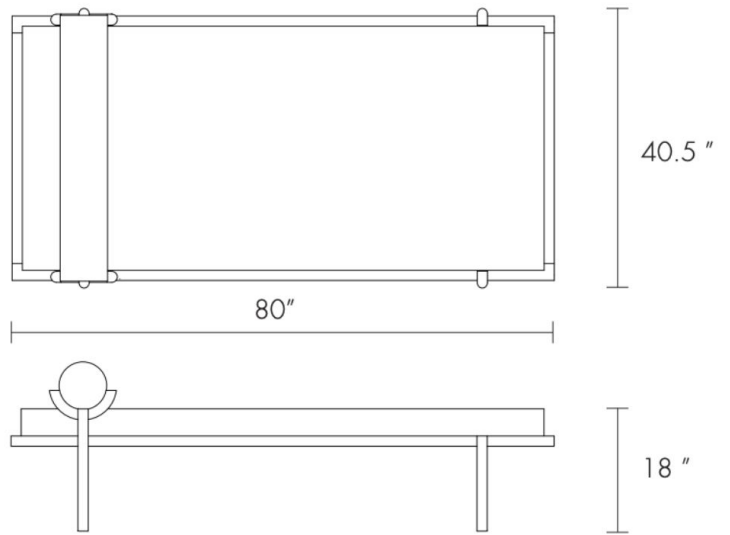

CO/ONY

VONNEGUT/KRAFT

Walnut Crescent Lounge

Standard Materials:

Walnut and Wool Upholstery

Standard Dimensions:

80"L x 40.5"W x 18"H

Lead Time: