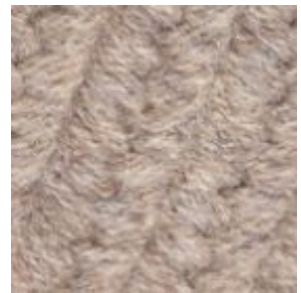

#### STANDARD NATURAL WOOL

Cream NW30

Light Grey NW31

Dark Grey NW32

Wheat NW33

#### STANDARD SUNBRELLA

Mink  
SA01

Mushroom  
SA02

Granite  
SA05

Ebony  
SA06

Basil  
SA07

Cornflower  
SA09

Papyrus  
SA10