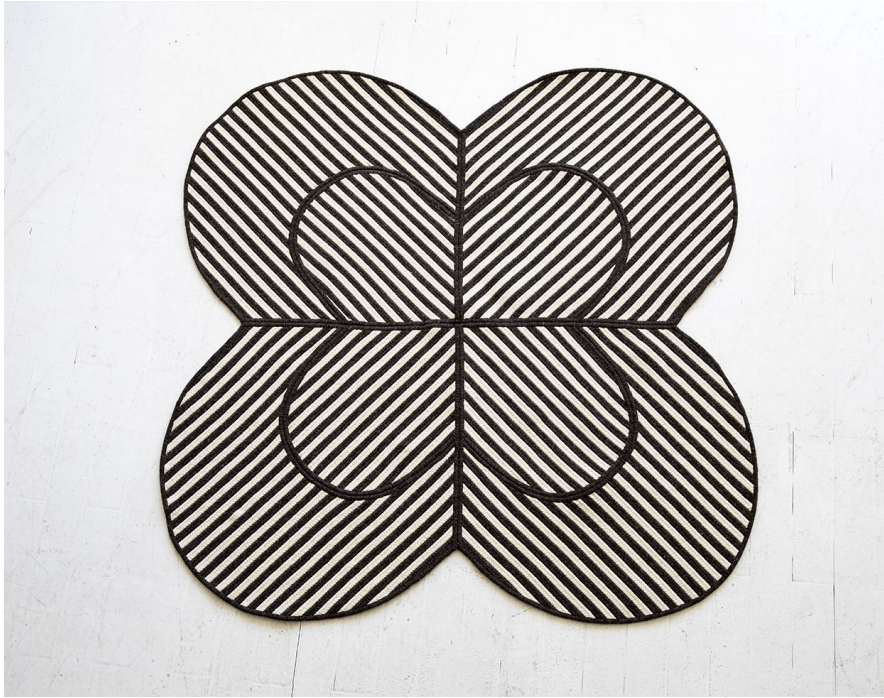

CO/ONY

GRAIN

Clover Rug

**Standard Materials:**

Natural wool

**Standard Dimensions:**

72"W x 72"H

**Lead Time:**

#### STANDARD WOOL / POLY BLENDS

Natural  
W400

China Blue  
W401

Blue Moon  
W403

Black  
W405

Basil  
SA07

Cornflower  
SA09

Papyrus  
SA10