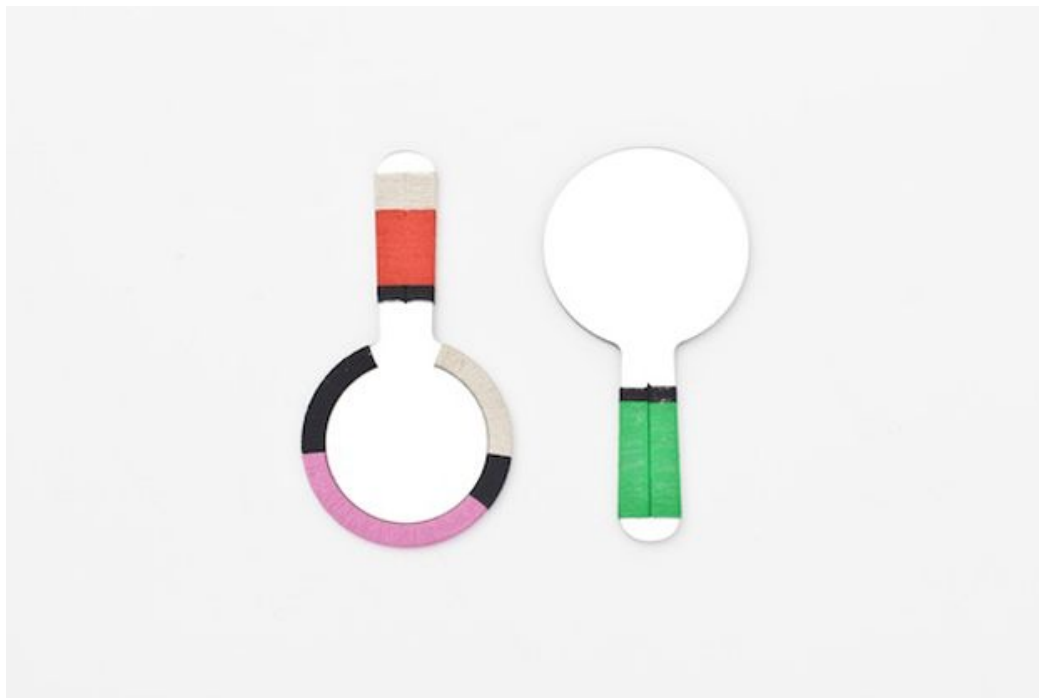

CO/ONY

GRAIN

Bound Hand Mirror V1

Standard Materials:

Mirror, FSC certified birch, Hemp twine

Standard Dimensions:

5"W x 0.5"D x 9.7"H

Lead Time:

12-14 Weeks

CO/ONY

GRAIN

Materials & Finishes

Custom materials & finishes matching available

STANDARD WOOD FINISHES

Ash

Black Stained Ash

STANDARD MIRROR

Clear Mirror

CO/ONY

GRAIN

Materials & Finishes

Custom materials & finishes matching available

STANDARD HEMP