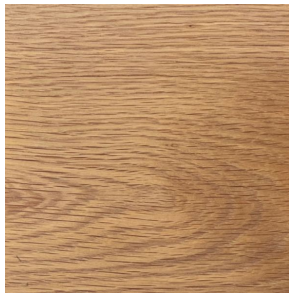

CO/ONY

VONNEGUT/KRAFT

Materials & Finishes

Custom materials & finishes matching available

STANDARD WOOD FINISHES

White Oak, Matte
Clear Lacquer