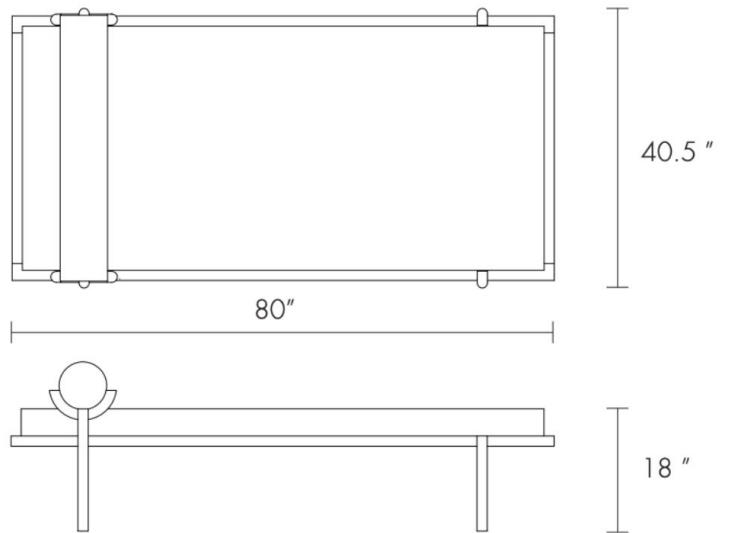

CO/ONY

VONNEGUT/KRAFT

Black Crescent Lounge

Standard Materials:

Ash, Shearling and Wool Upholstery

Standard Dimensions:

80"L x 40.5"W x 18"H

Lead Time: