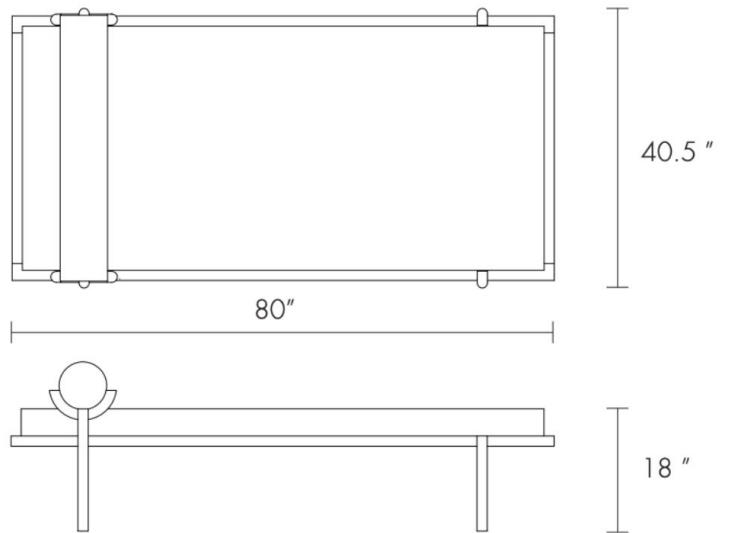

CO/ONY

VONNEGUT/KRAFT

Ash Crescent Lounge

Standard Materials:

Bleached Ash, Wool Upholstery

Standard Dimensions:

80"L x 40.5"W x 18"H

Lead Time:

16-18 Weeks

Standard Wood Finishes: Natural Soap or Clear Matte Lacquer

Fabric: Wool Upholstery in Multiple Color Options, COM available