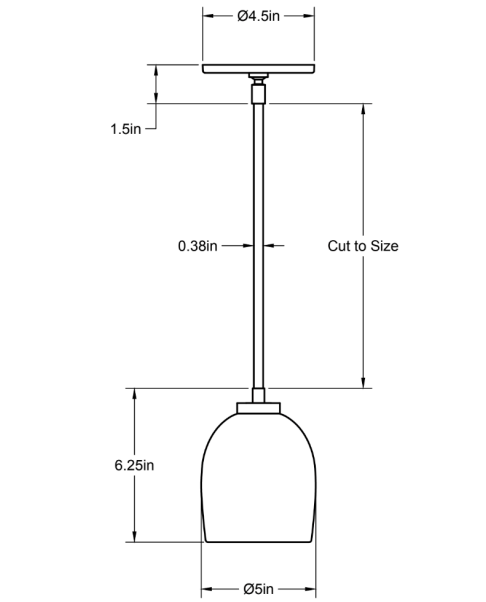

CO/ONY

ALLIED MAKER

Crux Pendant 06"

Simple and mysterious, The Crux Pendant features a glass sphere floating inside a hand-blown bell. Shown in blackened brass and clear to smoked gradient.

Standard Materials: Machined Brass and Blown Glass

6.35"H x 5"Ø

Weight: 2.25 lbs

Lead Time: Please Inquire

Certifications: cUL Damp Locations

Mounting: Fits all standard Junction Boxes

Lamping: 120V - G8 Bi-pin Base

240V - G8 Bi-pin Base

Bulb Included: G8 Emery Allen LED

Simple and mysterious, The Crux Pendant features a glass sphere floating inside a hand-blown bell. Shown in blackened brass and clear to smoked gradient.

Standard Materials: Machined Brass and Blown Glass

13.1"H x 8.5"Ø

Weight: 13 lbs

Lead Time: Please Inquire

Certifications: cUL Damp Locations

Mounting: Fits all standard Junction Boxes

Lamping: 120V - E26 Base

240V - E27 Base

Bulb Included: A19 Cree LED