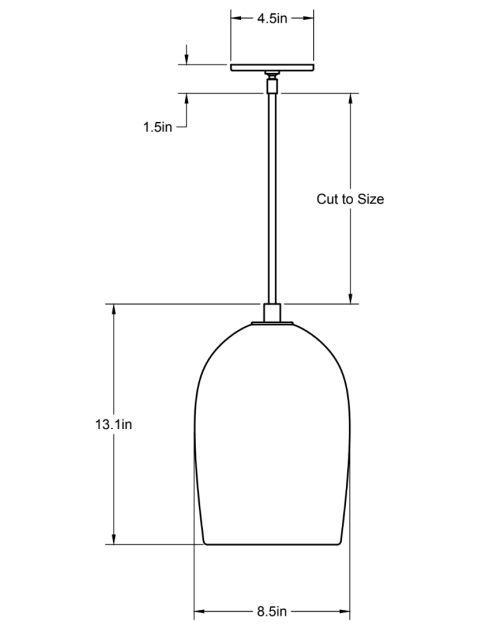

6.35"H x 5"Ø

Weight: 2.25 lbs

Lead Time: Please Inquire

Certifications: cUL Damp Locations

Mounting: Fits all standard Junction Boxes

Lamping: 120V - G8 Bi-pin Base

240V - G8 Bi-pin Base

Bulb Included: G8 Emery Allen LED

4.5W (50W Equivalent) LED

450 Total Lumen Output

2700K / 90 CRI

G8 Bi-pin Base / Dimmable / 120 Volt

240V available upon request

CO/ONY

ALLIED MAKER

Crux Pendant 12"

Simple and mysterious, The Crux Pendant features a glass sphere floating inside a hand-blown bell. Shown in blackened brass and clear to smoked gradient.

Standard Materials: Machined Brass and Blown Glass

13.1"H x 8.5"Ø

Weight: 13 lbs

Lead Time: Please Inquire

Certifications: cUL Damp Locations

Mounting: Fits all standard Junction Boxes

Lamping: 120V - E26 Base

240V - E27 Base

Bulb Included: A19 Cree LED